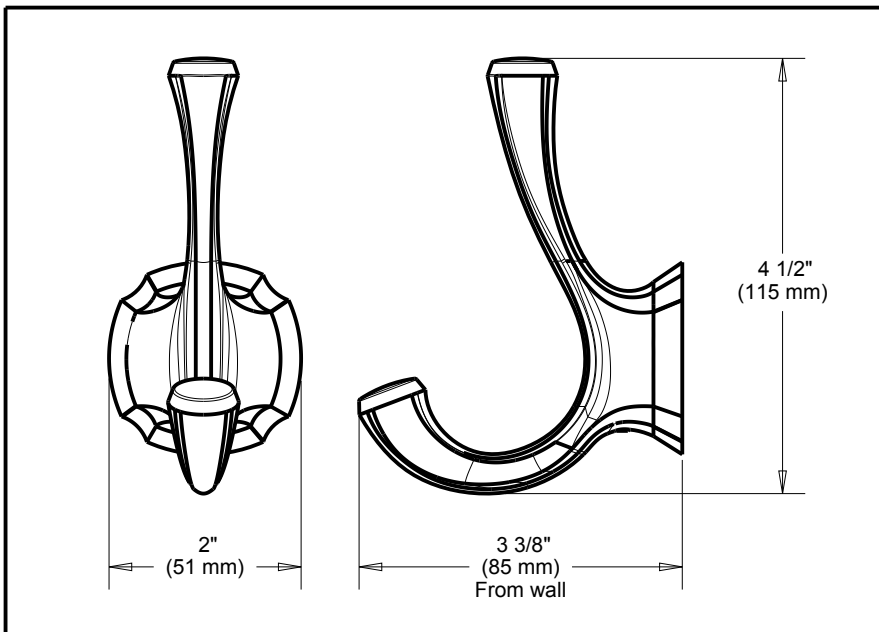

DELTA[®]

ACCESSORIES

- Addison™ Bath Collection
- Robe Hook

Submitted Model No.: _____

Specific Features: _____

STANDARD SPECIFICATIONS:

- Wood blocking is preferable behind all wall surfaces. If wood blocking is not available, the following fasteners are suggested: Tile/Masonry-Plastic or lead Anchors Plaster/drywall-Toggle bolts.
- Mounting hardware and mounting template included with product.