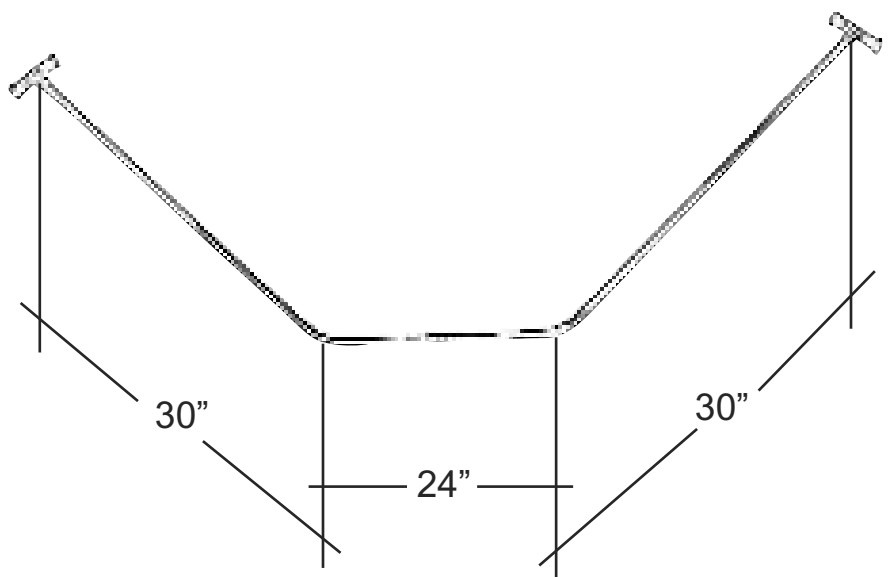

Finishes:

CP Polished Chrome
BP Polished Brass

Dimensions are nominal and may vary. Dimensions and specifications subject to change without notice.