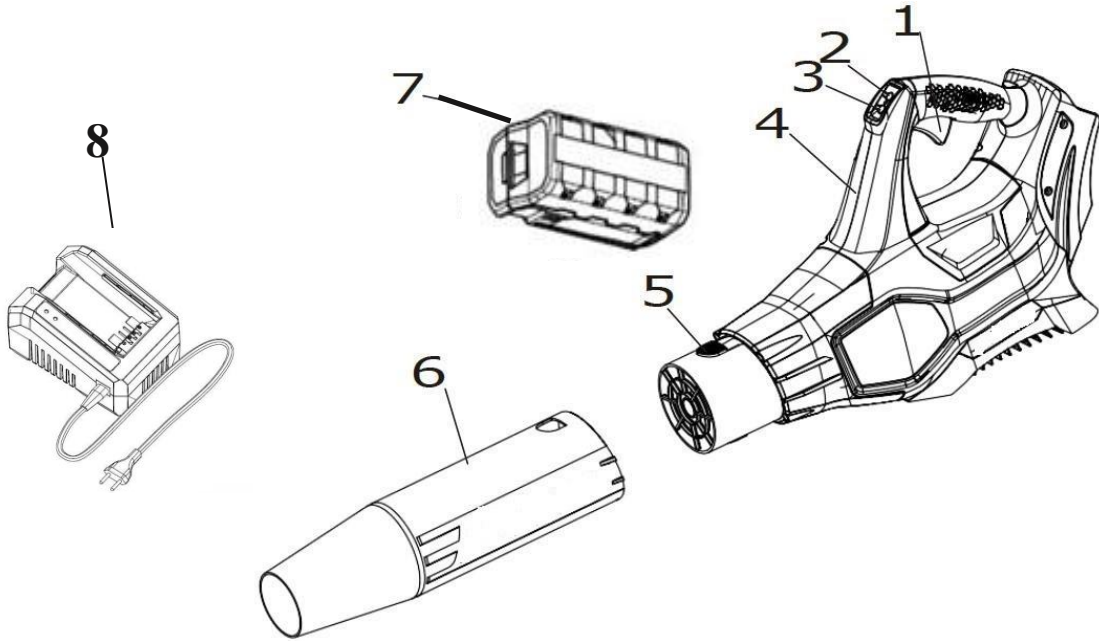

Model LB20062S

FEATURES

PRODUCT SPECIFICATIONS

LB20062S

Input 62 V, DC only
Battery 62 V, 2.5Ah
Speed 100-140 MPH/ 355-500 CFM
Tube Length 15.7 In.
Weight 9.6 LBS (4.36 KGS)

No.	Description	No.	Description
1	Power Trigger	5	Tube Latch
2	Turbo Button	6	Blower Tube
3	Safety lock Button	7	Battery Pack