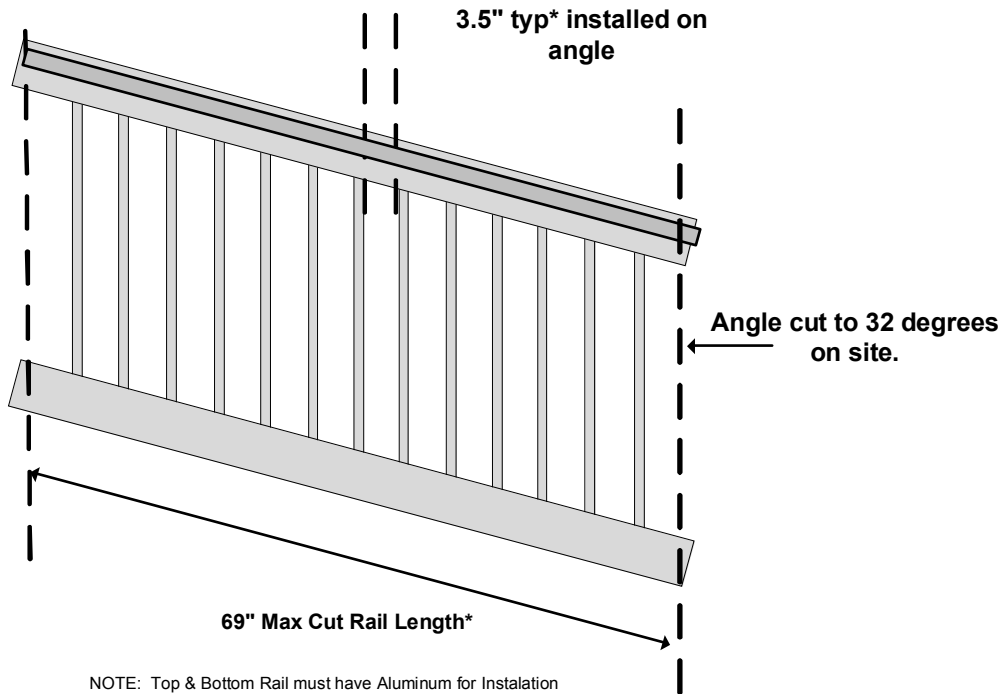

T-Rail Top & 2" x 3.5" Bottom w/Round Aluminum Spindles

Product Evaluation Report – PER-12049

6' Stair Railing Kit

WWR-T42-R6S

Material per 72" wide panel							
1	Number of Panels						
1	T-Rail Top	T-Rail - 72"*					
1	2" x 3.5"	2" x 3.5" x 72"*					
2	6' Aluminum Channel	Fits in Top and Bottom Rail					
1	Stair T-Rail Top (pair)	T-Rail Stair Set					
1	Stair 2" x 3.5" (pair)	2" x 3.5" Stair Set					
13	Spindles	Black - 3/4" x 38" Round Aluminum Spindles					
	*Actual Measurements may vary						