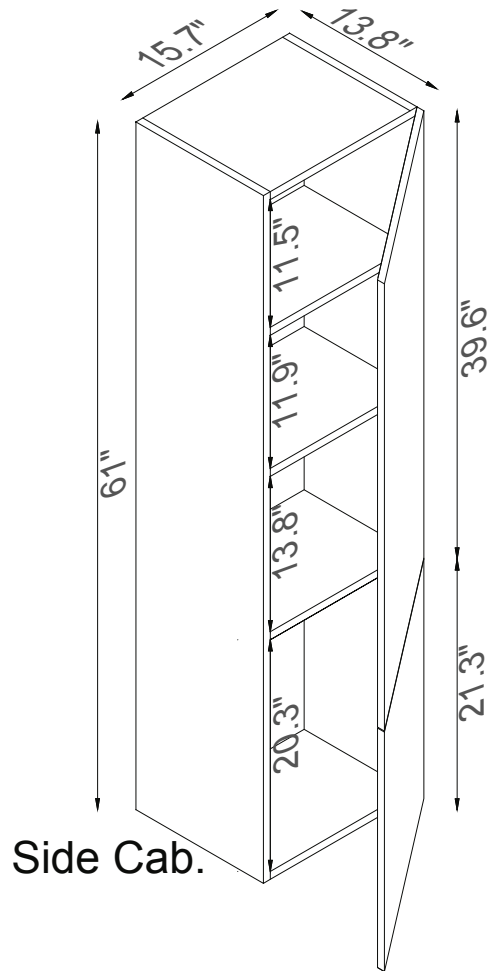

Streamline

Master Cabinet

K1801-140-40-511S