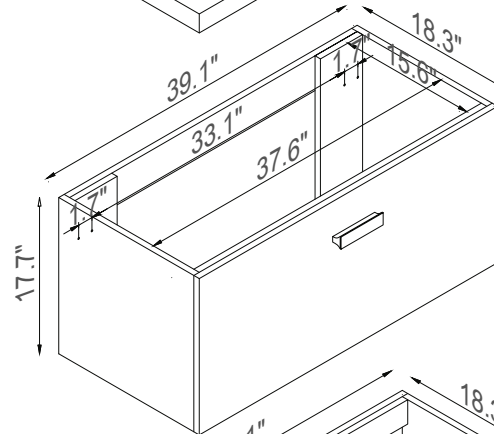

Streamline

Master Cabinet

K1801-140-40-511S