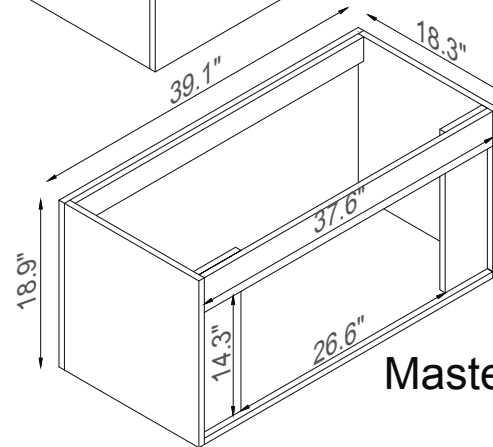

Streamline

Master Cabinet

K1801-140-40-511S