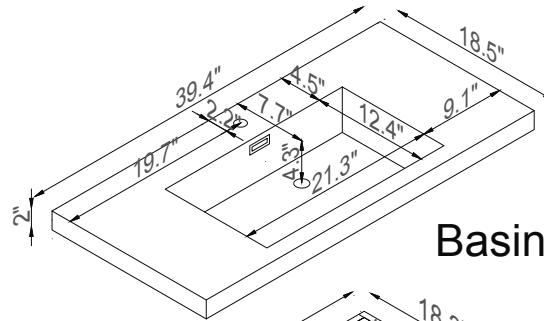

Streamline

Master Cabinet

K1801-140-40-511S