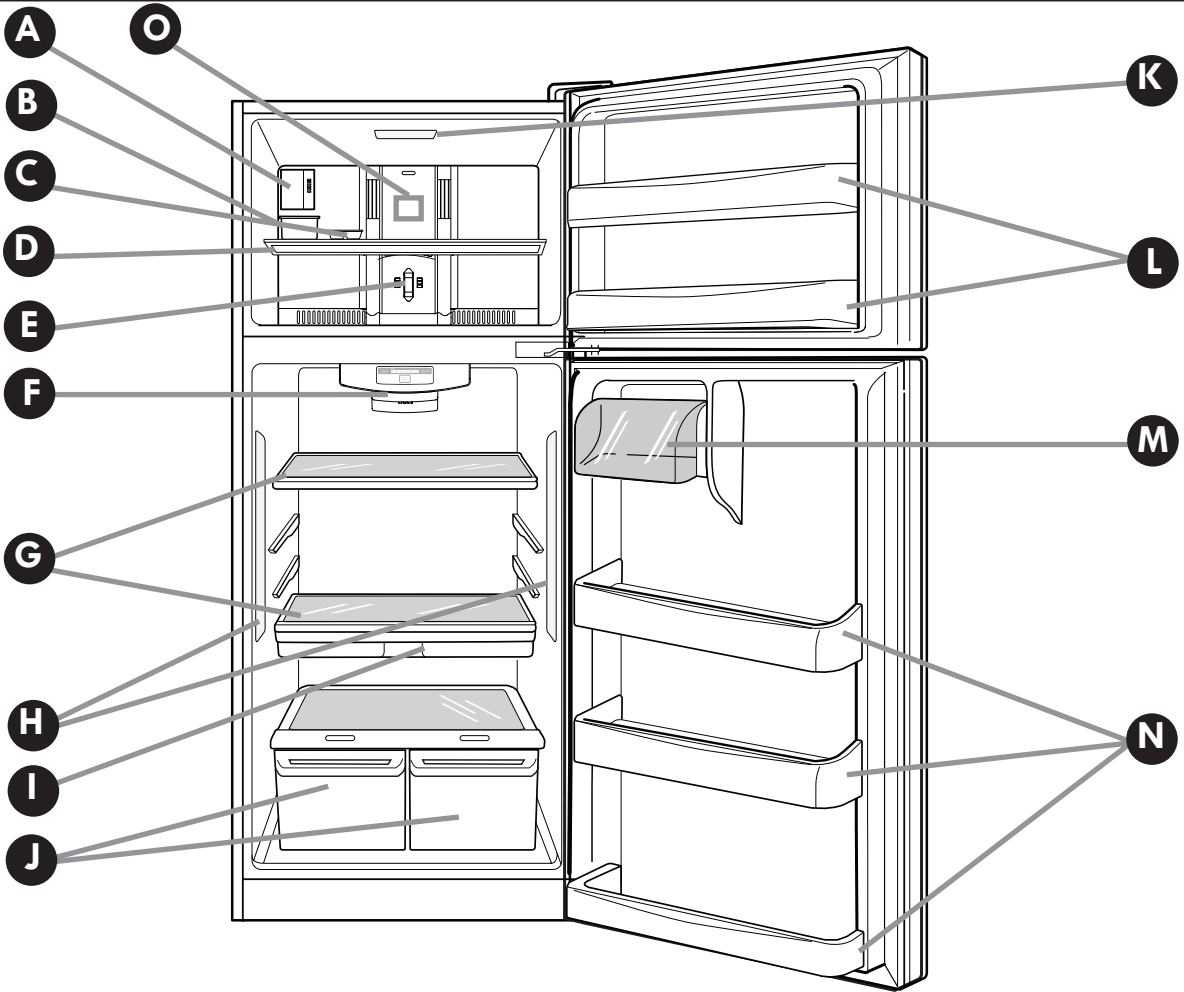

PARTS AND FEATURES

Use this page to become more familiar with the parts and features of your refrigerator. Page references are included for your convenience.

NOTE: This guide covers several models. The refrigerator you have purchased may have some or all of the items listed below. The locations of the features shown below may not match your model.

- | | |
|---|-----------------------------------|
| A Custom Cube Icemaker* | H Refrigerator Light (LED) |
| B Ice Bin | I Pantry Drawer |
| C Ice Tray* | J Crispers |
| D Freezer Shelf | K Freezer Light (LED) |
| E Freezer Temperature Control | L Freezer Door Bins |
| F Refrigerator Temperature Control | M Dairy Bin |
| G Shelves | N Refrigerator Door Bins |
| | O F- Deco Duct |