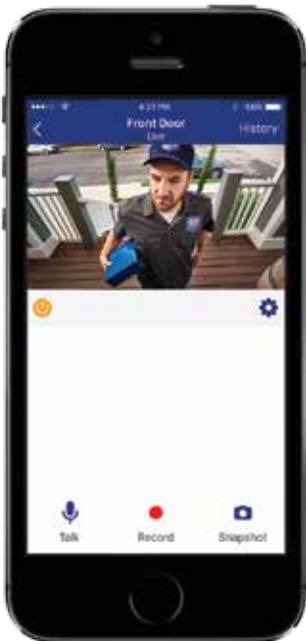

LOREX[®]

4MP SUPER HIGH DEFINITION SECURITY DIGITAL VIDEO RECORDER

VIEW YOUR WORLD IN 4MP SUPER HD

Record outstanding 4MP Super HD video for double the detail of 1080p. Stay connected to what matters most from anywhere in the world with FLIR Secure[®] or Lorex Secure[®] apps for smartphones and tablets.

4/8/16 Channels 1-6TB_{HDD} 4MP_{Super HD Resolution}

FEATURES:

- True 4MP SuperHD recording on all cameras ¹
- 24/7 security-grade pre-installed hard drive
- Continuous, scheduled, and motion recording
- H.264 video compression reduces data bandwidth requirements for efficient data storage, reduced network load for easy remote connectivity
- HDMI output (HDMI cable included) for simple connection to HD TVs ²
- Accurate time stamps with NTP & daylight savings time
- Click and drag digital zoom in live view and playback
- 2 video outputs (HDMI & VGA) to connect multiple monitors
- Instant USB backup of live video from selected camera
- Automatic firmware upgrade over the Internet ensures your system is secure and up to date ³
- FLIR Secure™ or Lorex Secure™ app with 3-Step setup ⁴ connects all your cameras and systems from any iOS or Android smartphone and tablet
- Motion push notifications and email alerts
- Dual streaming to conserve bandwidth
- Backward compatible with standard analog cameras

USE ONE APP TO WATCH IT ALL

Get set up in an instant and stay connected with the FLIR Secure™ or Lorex Secure™ app. Enjoy remote live viewing, review videos, and get important motion and sound alerts on-the-go. The app connects all your cameras and systems from any iOS or Android smartphone or tablet.