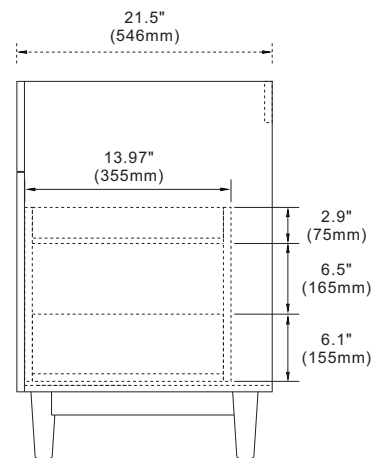

**Colors / Finishes**

SB - Silvery Brown;

Top view

Front view

Back view

Side view

**NOTE: SINK STYLE, SHAPE, FAUCET HOLES, CUTOUT ON TOP, VANITY MAY VARY FROM THE PICTURE ABOVE. INSTRUCTIONAL PURPOSE ONLY.**