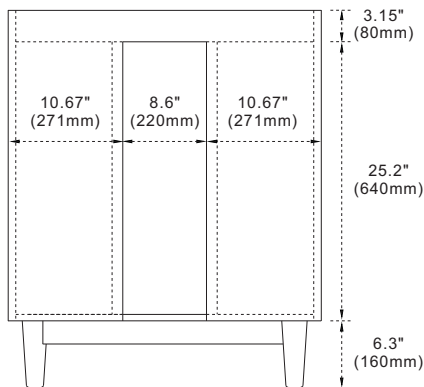

**Colors / Finishes**

SB - Silvery Brown;

Top view

Front view

Back view

Side view

**NOTE: SINK STYLE, SHAPE, FAUCET HOLES, CUTOUT ON TOP, VANITY MAY VARY FROM THE PICTURE ABOVE. INSTRUCTIONAL PURPOSE ONLY.**