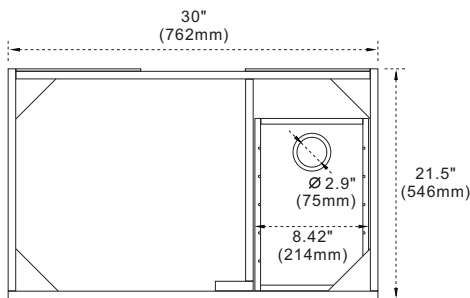

# BELLATERRA HOME

**Model: 400200 (Counter top sold separately)**

**Features**

1. Solid wood and Plywood;
2. One soft closing door;
3. One full extension soft closing drawer;
4. Dovetail construction drawer;

**Colors / Finishes**

SB - Silvery Brown;

Top view

Front view

Back view

Side view

**NOTE: SINK STYLE, SHAPE, FAUCET HOLES, CUTOUT ON TOP, VANITY MAY VARY FROM THE PICTURE ABOVE. INSTRUCTIONAL PURPOSE ONLY.**