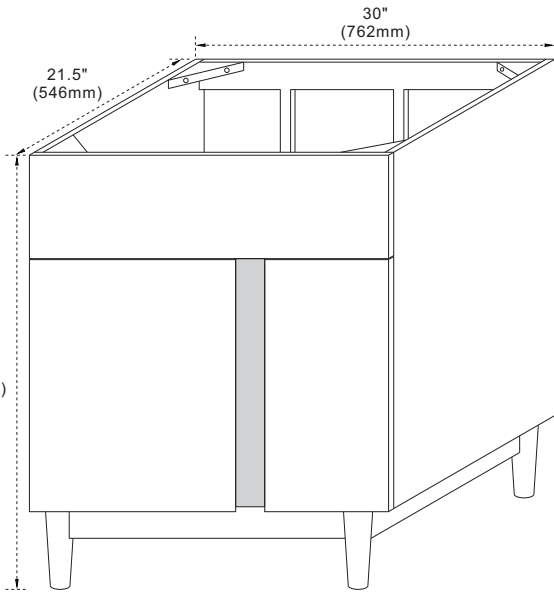

# BELLATERRA HOME

**Model: 400200 (Counter top sold separately)**

**Features**

1. Solid wood and Plywood;
2. One soft closing door;
3. One full extension soft closing drawer;
4. Dovetail construction drawer;

**Colors / Finishes**

SB - Silvery Brown;

Top view

Front view

Back view

Side view

**NOTE: SINK STYLE, SHAPE, FAUCET HOLES, CUTOUT ON TOP, VANITY MAY VARY FROM THE PICTURE ABOVE. INSTRUCTIONAL PURPOSE ONLY.**