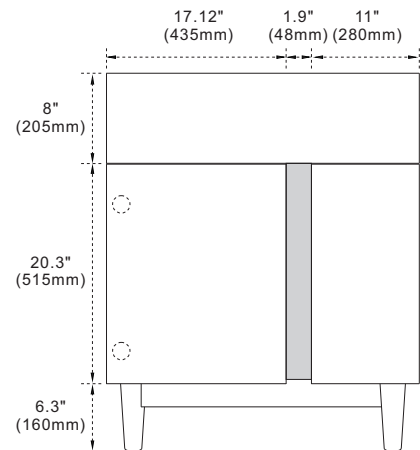

# BELLATERRA HOME

**Model: 400200 (Counter top sold separately)**

**Features**

1. Solid wood and Plywood;
2. One soft closing door;
3. One full extension soft closing drawer;
4. Dovetail construction drawer;

**Colors / Finishes**

SB - Silvery Brown;

Top view

Front view

Back view

Side view

**NOTE: SINK STYLE, SHAPE, FAUCET HOLES, CUTOUT ON TOP, VANITY MAY VARY FROM THE PICTURE ABOVE. INSTRUCTIONAL PURPOSE ONLY.**