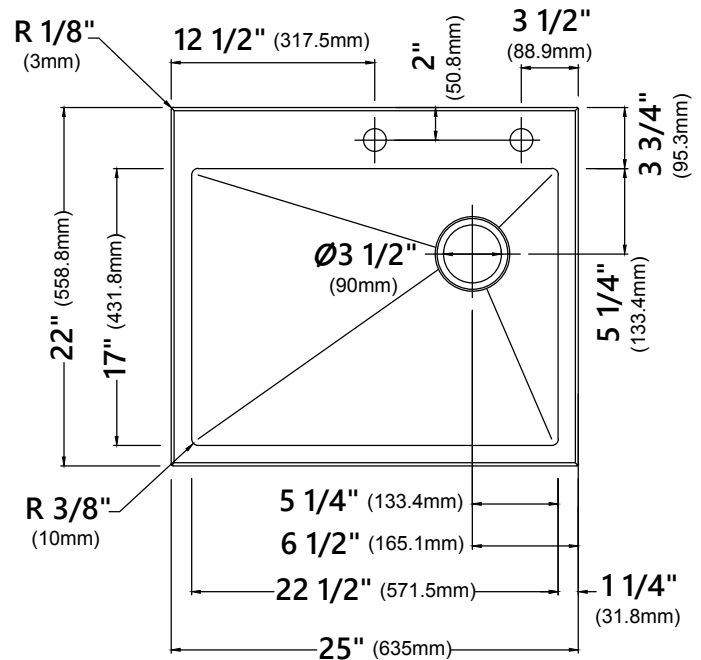

KHT411-25

25 Inch Dual Mount Single Bowl Stainless Steel Kitchen Sink

Kräus®

SPECIFICATION SHEET

Sink Dimensions

Overall Dimensions: 25" x 22"

Bowl Dimensions: 22 1/2" x 17"

Sink Depth: 9"

Features

- 18 Gauge Stainless Steel Construction
- 3/8" Radius Corners in the Bowl for Ease of Cleaning
- Pre-drilled Soap Dispenser Hole with Provided Cap
- Single Bowl Dual Mount Sink
- Required Minimum Cabinet Size: 27" Left to Right, 24" Front to Back
- Rear Off-Set Drain
- 3 1/2" Drain Opening
- NoiseDefend Undercoating and Sound Dampening Pads

Accessories Included

- Strainer ST-1
- Drain Cap STC-2
- Bottom Grid KBG-T411-25
- Soap Dispenser Hole Cap KP22189
- Cut-Out Template
- Mounting Hardware

CODES/STANDARDS:

Product Certification

cUPC (ASME A112.19.3/CSA B45.4)

NOTE: Maximum countertop thickness for Top Mount installation is 1 1/2".

Warranty

Kraus Limited Lifetime Warranty

see website for details www.kraususa.com