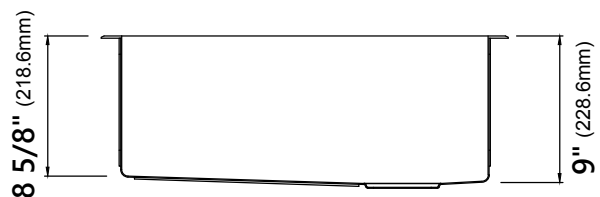

KHT411-25

25 Inch Dual Mount Single Bowl Stainless Steel Kitchen Sink

Kräus®

SPECIFICATION SHEET

Sink Dimensions

Overall Dimensions: 25" x 22"

Bowl Dimensions: 22 1/2" x 17"

Sink Depth: 9"

Features

- 18 Gauge Stainless Steel Construction
- 3/8" Radius Corners in the Bowl for Ease of Cleaning
- Pre-drilled Soap Dispenser Hole with Provided Cap
- Single Bowl Dual Mount Sink
- Required Minimum Cabinet Size: 27" Left to Right, 24" Front to Back
- Rear Off-Set Drain
- 3 1/2" Drain Opening
- NoiseDefend Undercoating and Sound Dampening Pads

Accessories Included

- Strainer ST-1
- Drain Cap STC-2
- Bottom Grid KBG-T411-25
- Soap Dispenser Hole Cap KP22189
- Cut-Out Template
- Mounting Hardware

CODES/STANDARDS:

Product Certification

cUPC (ASME A112.19.3/CSA B45.4)

NOTE: Maximum countertop thickness for Top Mount installation is 1 1/2".

Warranty

Kraus Limited Lifetime Warranty

see website for details www.kraususa.com