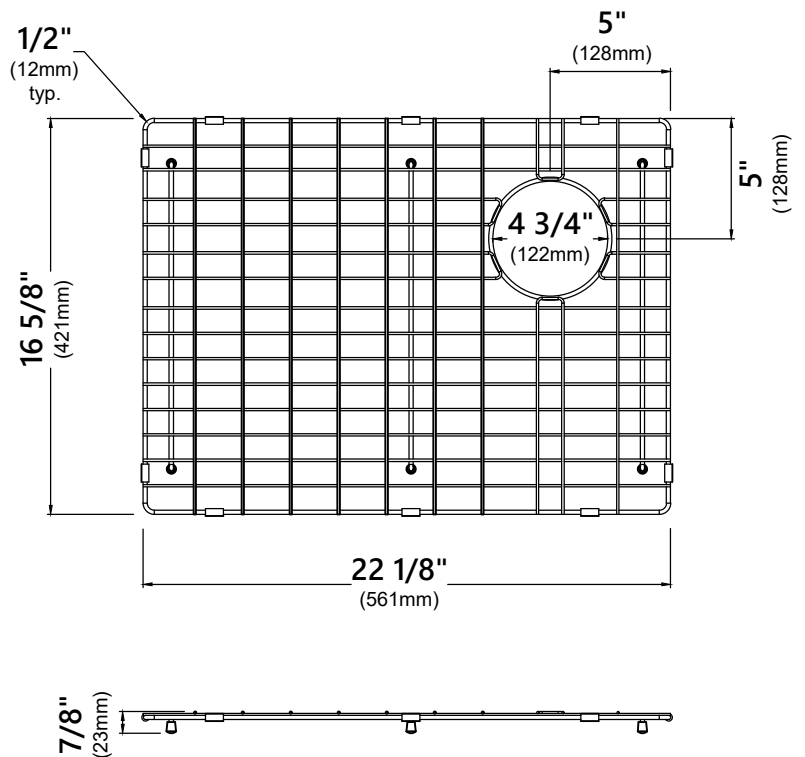

KBG-T411-25

Stainless Steel Kitchen Sink Bottom Grid

Grid Dimensions

Overall Dimensions: 22 1/8" x 16 5/8" x 7/8"

Features

- Commercial grade stainless steel construction
- For Use with the KHT411-25 kitchen sink
- Protects bottom of sink from daily wear and tear
- Rubber feet provide additional protection

Warranty

Kraus One Year Limited Warranty

see website for details www.kraususa.com