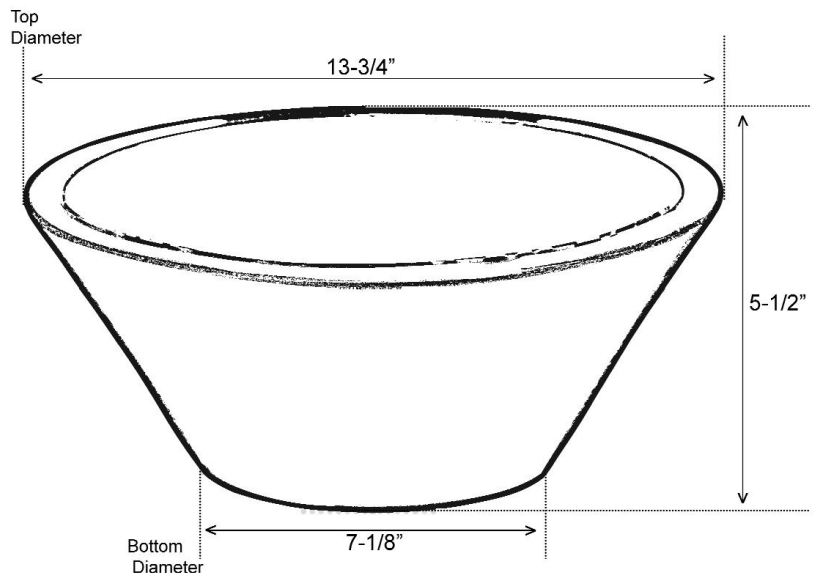

14" CONICAL VESSEL ABOVE COUNTER

Cat. No
FA301

Top Diameter: 13-3/4"
Bottom Diameter: 7-1/8"
Height: 5-1/2"

Features:

- ▶ Constructed of ceramic
- ▶ Smooth surface
- ▶ No faucet hole
- ▶ No overflow
- ▶ Each basin is hand molded
- ▶ All products are lead free
- ▶ Available in 3 colors
- ▶ Available in 5 designs

Finish

BE Beige	PM-BR Pampa Brown	RB-BL Rainbow Black
DG Dark Gray	SD-BR Seeds Brown	GA-BL Galon Black
IV Ivory	WW-BR Whirlwind Brown	

Whirlwind

Galon

Pampa Brown

Seeds Brown

Rainbow

Interior Dimensions

Diameter: 12-3/4"
Depth: 4-1/2"

Dimensions of fixture are nominal and may vary within the range of tolerances established by ASME Standard A112.19.2. Dimensions and specifications subject to change without notice.