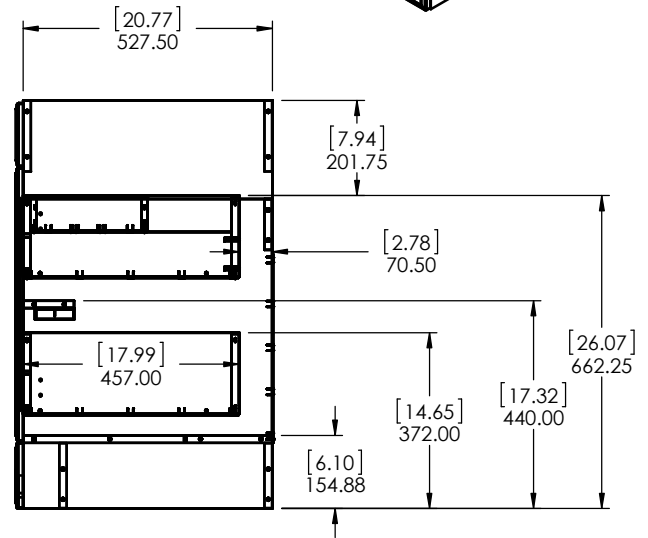

BACK VIEW

FRONT VIEW

RIGHT VIEW

**Wood Crafters**<sup>®</sup>

TITLE:  
**Regency Vanity WH- 48in**

PART NO:  
RESD48-AU, RESD48-WH, RESD48COM-AU, RESD48COM-WH

PAGE  
1 OF 1

REV:  
**1**