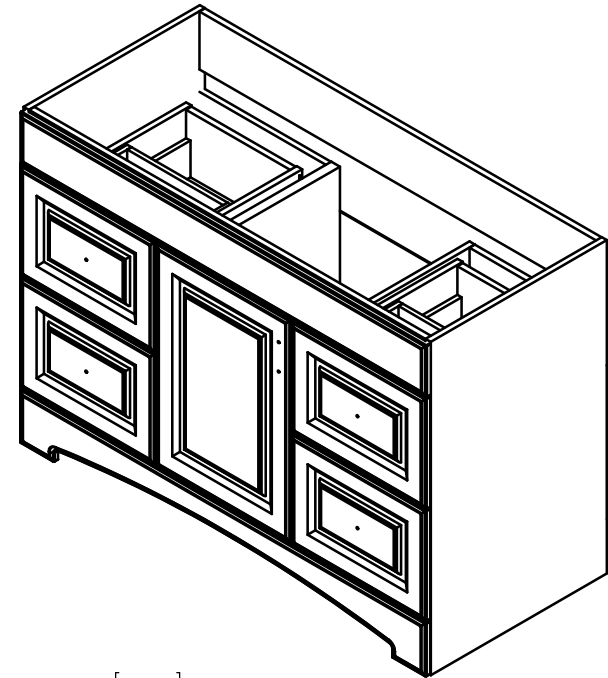

BACK VIEW

FRONT VIEW

RIGHT VIEW

**Wood Crafters**<sup>®</sup>

TITLE:  
**Regency Vanity WH- 48in**

PART NO:  
RESD48-AU, RESD48-WH, RESD48COM-AU, RESD48COM-WH

PAGE  
1 OF 1

REV:  
**1**