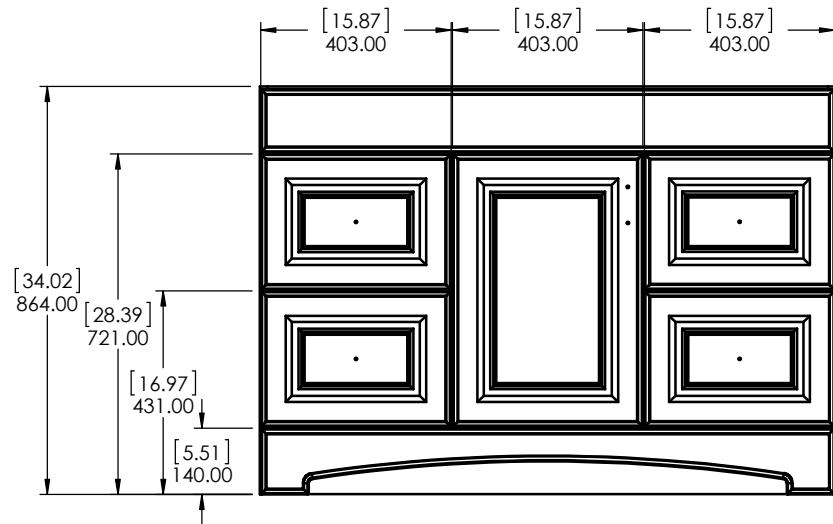

BACK VIEW

FRONT VIEW

RIGHT VIEW

**Wood Crafters**<sup>®</sup>

TITLE:  
**Regency Vanity WH- 48in**

PART NO:  
RESD48-AU, RESD48-WH, RESD48COM-AU, RESD48COM-WH

PAGE  
1 OF 1

REV:  
**1**