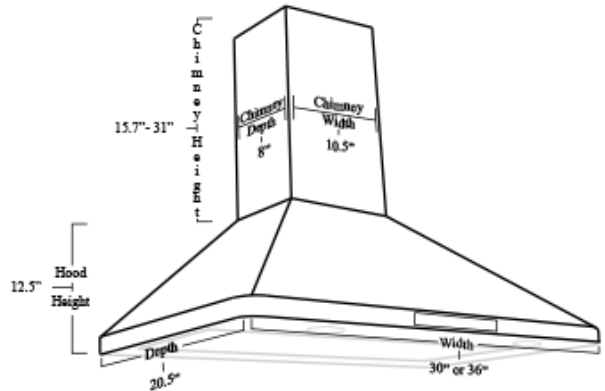

## PROLINE PLJW 129 Range Hood Specs

Model: Proline PLJW129

Size: 30", 36"

[Click for larger image](#)

### PRODUCT SPECIFICATIONS

WIDTH	HEIGHT	DEPTH	CFM	SONE	LIGHTS	BLOWER	VENT OUTLET SIZE	CHIMNEY HEIGHT
30"	12.5"	20.5"	900	7.0	2	Single*	6"	15.7" - 31"
36"	12.5"	20.5"	900	7.0	2	Single*	6"	15.7" - 31"
42"	14.5"	24"	1200	7.0	4	Dual	8"	15.7" - 31"
48"	14.5"	24"	1200	7.0	4	Dual	8"	15.7" - 31"