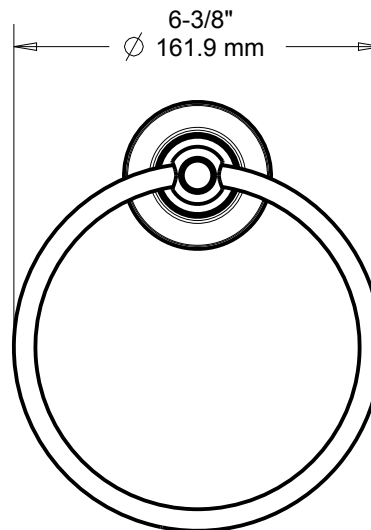

TECHNICAL DATA

Porter - Easy Clip

TOWEL RING

MATERIALS:
 Post - Zinc Die Cast
 Ring - Steel
 Wall Plate - Steel, Zinc Plated

INSTALLATION: Mount wall plate bracket(s) per installation instructions with supplied fasteners. Slip product over wall plate(s) and slide down to secure.

SPECIFICATION: Surface mounted Towel Ring shall be model _____
 (fill in model number) by Liberty Hardware Manufacturing Corporation.

see what Delta can do