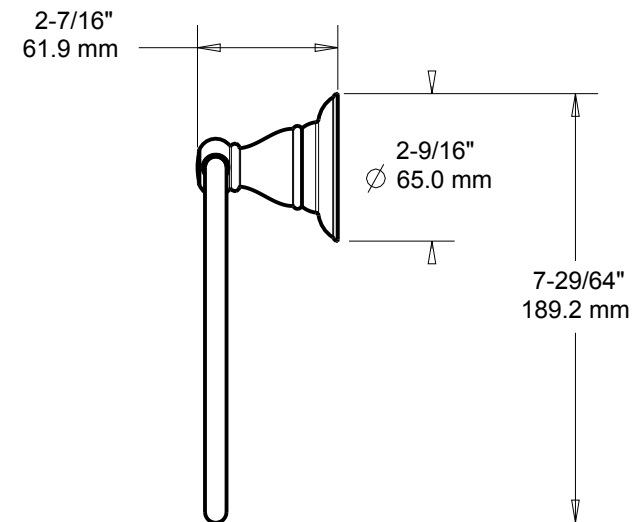

TECHNICAL DATA

Porter - Easy Clip

TOWEL RING

MATERIALS:
 Post - Zinc Die Cast
 Ring - Steel
 Wall Plate - Steel, Zinc Plated

INSTALLATION: Mount wall plate bracket(s) per installation instructions with supplied fasteners. Slip product over wall plate(s) and slide down to secure.

OPTIONAL FASTENER INFORMATION:
 Wood blocking is preferable behind all wall surfaces. If wood blocking is not available, the following fasteners are suggested: Tile/Masonry - Plastic or Lead Anchors, Plaster/Drywall - Toggle Bolts.

SPECIFICATION: Surface mounted Towel Ring shall be model _____
 (fill in model number) by Liberty Hardware Manufacturing Corporation.

see what Delta can do