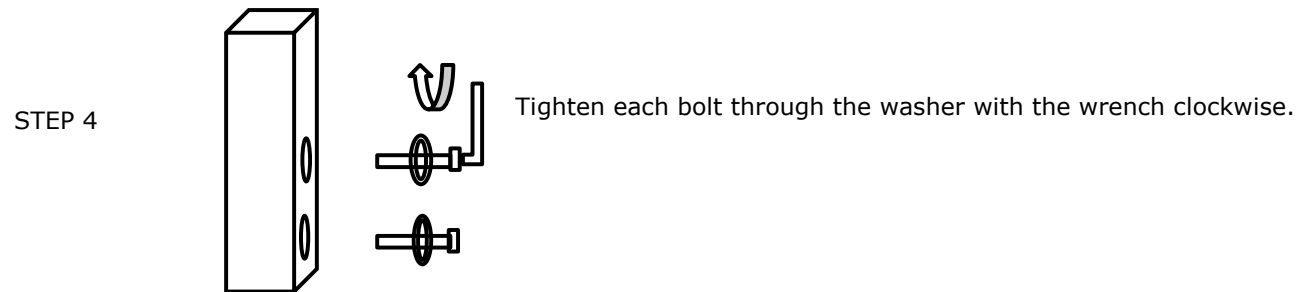

Moore Club Chair Assembly Instructions

HARDWARE LIST:

1		L-SHAPE WRENCH*1
2		BOLT*8
3		WASHER*8
4		FRONT LEG*2
5		BACK LEG*2
6		COVER-UP FABRIC*1
7		INSTRUCTION*1