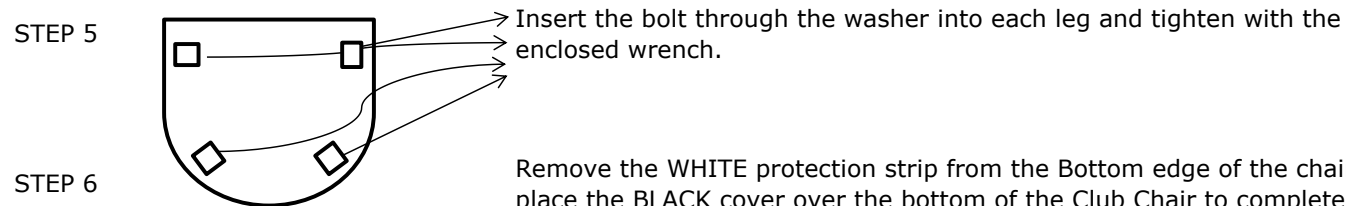

Moore Club Chair Assembly Instructions

HARDWARE LIST:

1		L-SHAPE WRENCH*1
2		BOLT*8
3		WASHER*8
4		FRONT LEG*2
5		BACK LEG*2
6		COVER-UP FABRIC*1
7		INSTRUCTION*1