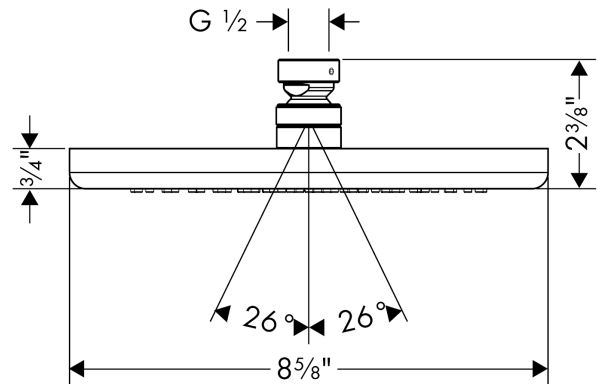

Optional accessories

- Raindance Showerarm (#06476USA)
- Raindance Showerarm, 15" (#27413USA)
- Showerarm, 9" (#27412USA)
- Standard Showerarm, 9" (#04186USA)
- Extension Pipe for Ceiling Mount (#27479XXX)

Item details

List Price \$ 425.00

Technology

Compliance

Product image

Scale drawing

Flowchart

The consumption was measured in combination with the appropriate fittings (thermostat/mixer/in-wall valve) to reflect actual application in practice.