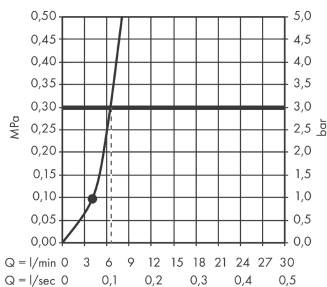

Item details

List Price \$ 425.00

Technology

Compliance

Product image

Scale drawing

Flowchart

The consumption was measured in combination with the appropriate fittings (thermostat/mixer/in-wall valve) to reflect actual application in practice.