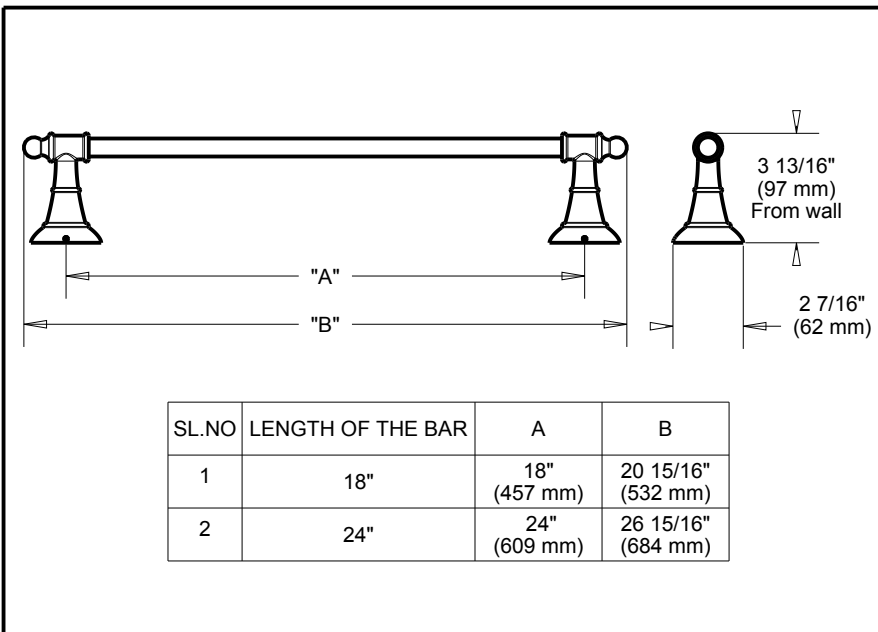

## ACCESSORIES

- Decorative Bath Storage
- Towel Bar

Submitted Model No.: \_\_\_\_\_

Specific Features: \_\_\_\_\_