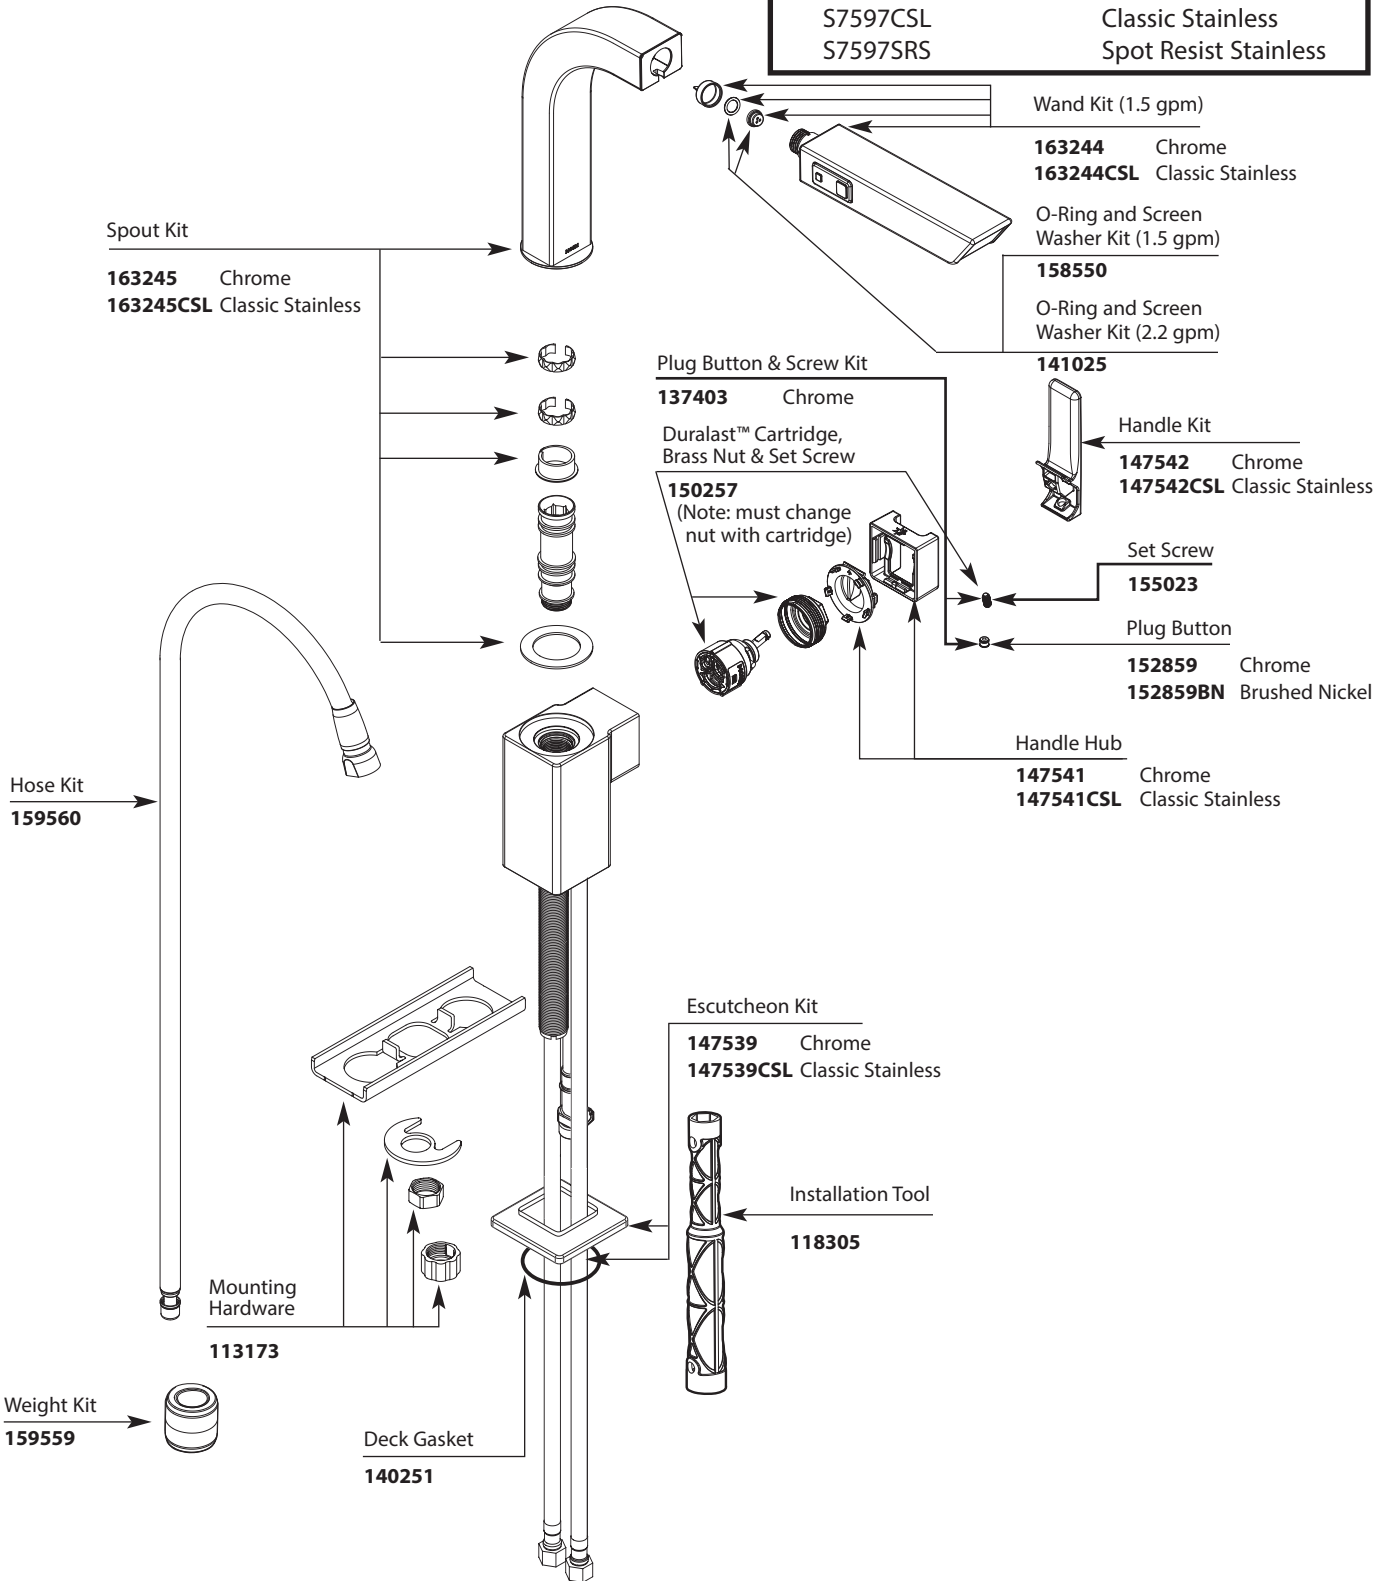

Buy it for looks. Buy it for life.®

■ Order by Part Number

*There is more than 1 version of this model.
Page down to identify the version you have.*

Illustrated Parts

90° Single-Handle Pullout Kitchen	
MODELS	FINISH
S7597C	Chrome
S7597CSL	Classic Stainless
S7597SRS	Spot Resist Stainless

Buy it for looks. Buy it for life.®

■ Order by Part Number

*There is more than 1 version of this model.
Page down to identify the version you have.*

Illustrated Parts

90° Single-Handle Pullout Kitchen	
MODELS	FINISH
S7597C	Chrome
S7597CSL	Classic Stainless

Buy it for looks. Buy it for life.®

■ Order by Part Number

*For models prior to 7/2012

Illustrated Parts

90° Single-Handle Pullout Kitchen	
MODELS	FINISH
S7597C	Chrome
S7597CSL	Classic Stainless