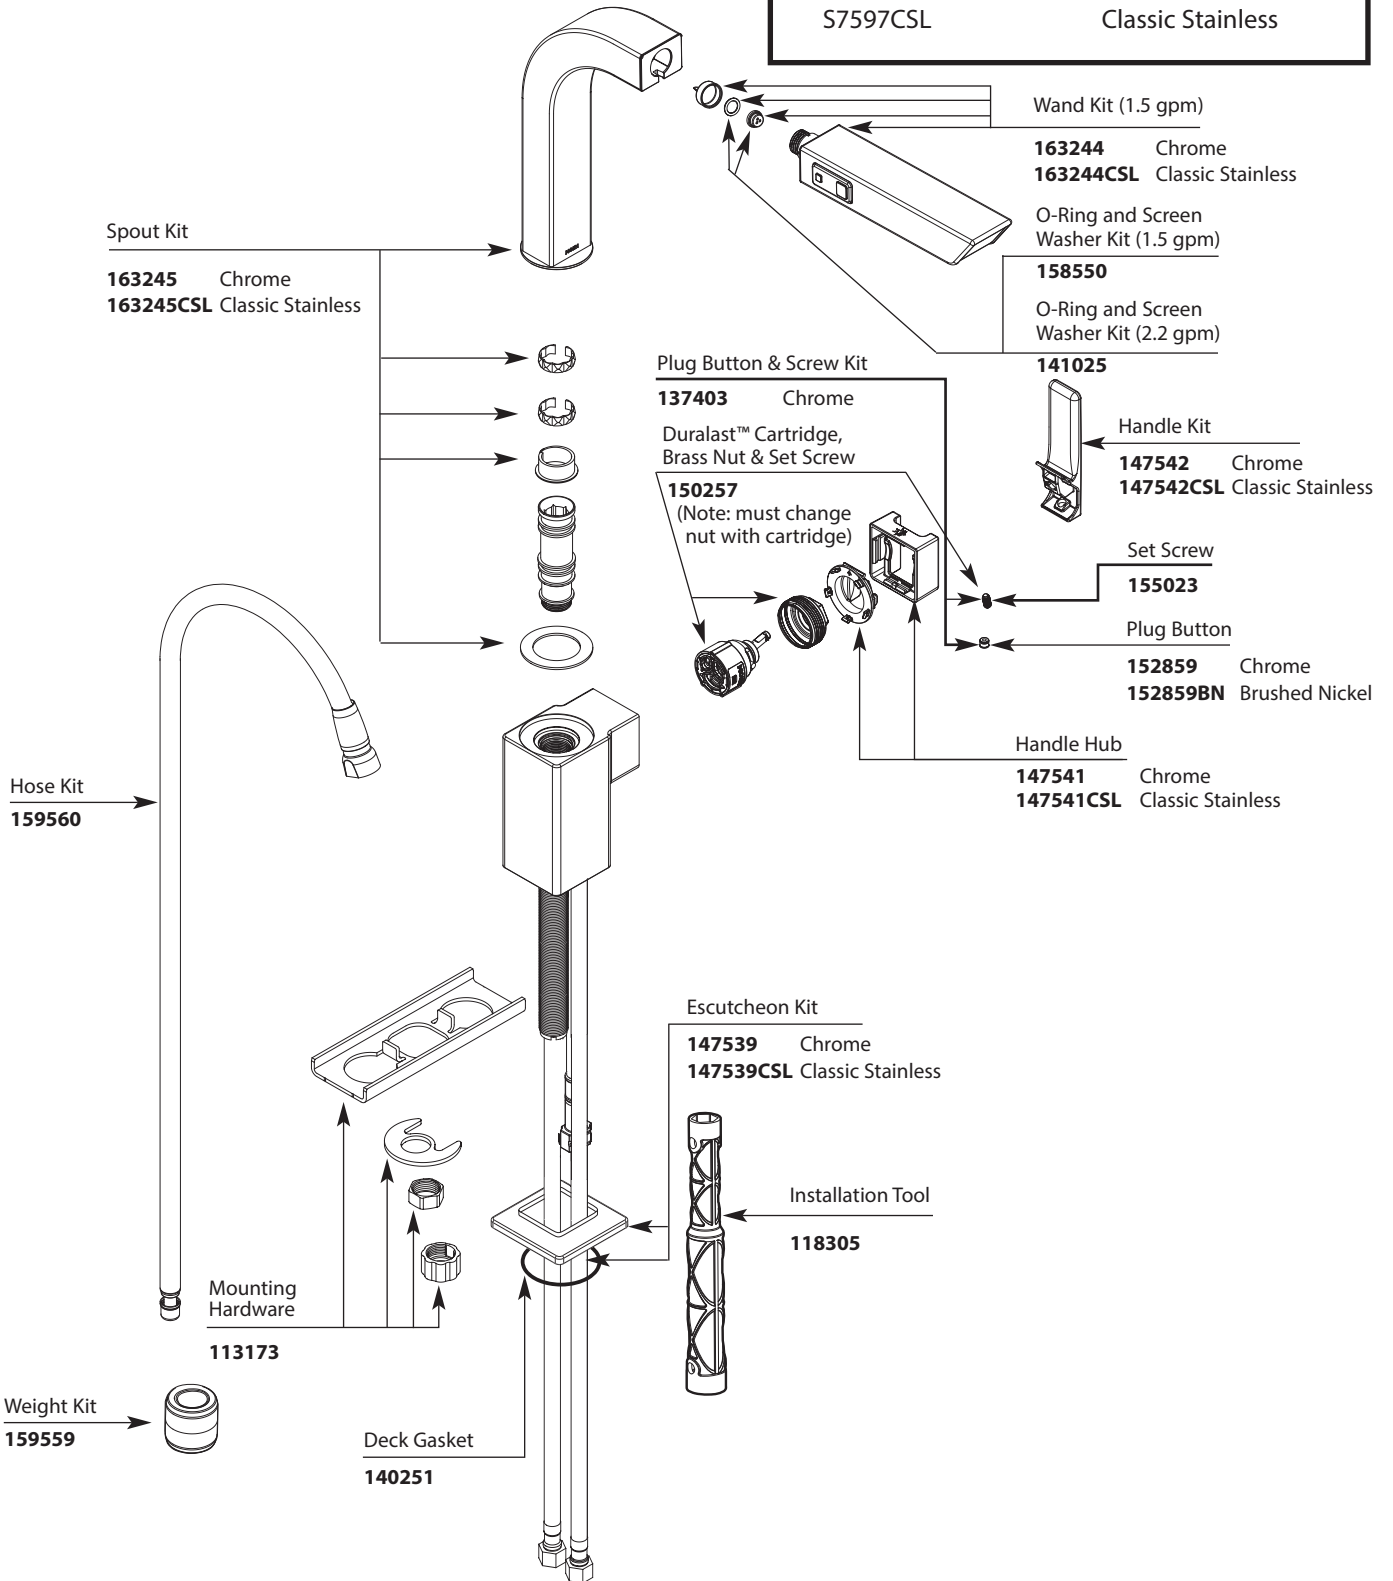

Buy it for looks. Buy it for life.®

■ Order by Part Number

*There is more than 1 version of this model.
Page down to identify the version you have.*

Illustrated Parts

90° Single-Handle Pullout Kitchen	
MODELS	FINISH
S7597C	Chrome
S7597CSL	Classic Stainless
S7597SRS	Spot Resist Stainless

Buy it for looks. Buy it for life.®

■ Order by Part Number

*There is more than 1 version of this model.
Page down to identify the version you have.*

Illustrated Parts

90° Single-Handle Pullout Kitchen	
MODELS	FINISH
S7597C	Chrome
S7597CSL	Classic Stainless

Buy it for looks. Buy it for life.®

■ Order by Part Number

*For models prior to 7/2012

Illustrated Parts

90° Single-Handle Pullout Kitchen	
MODELS	FINISH
S7597C	Chrome
S7597CSL	Classic Stainless