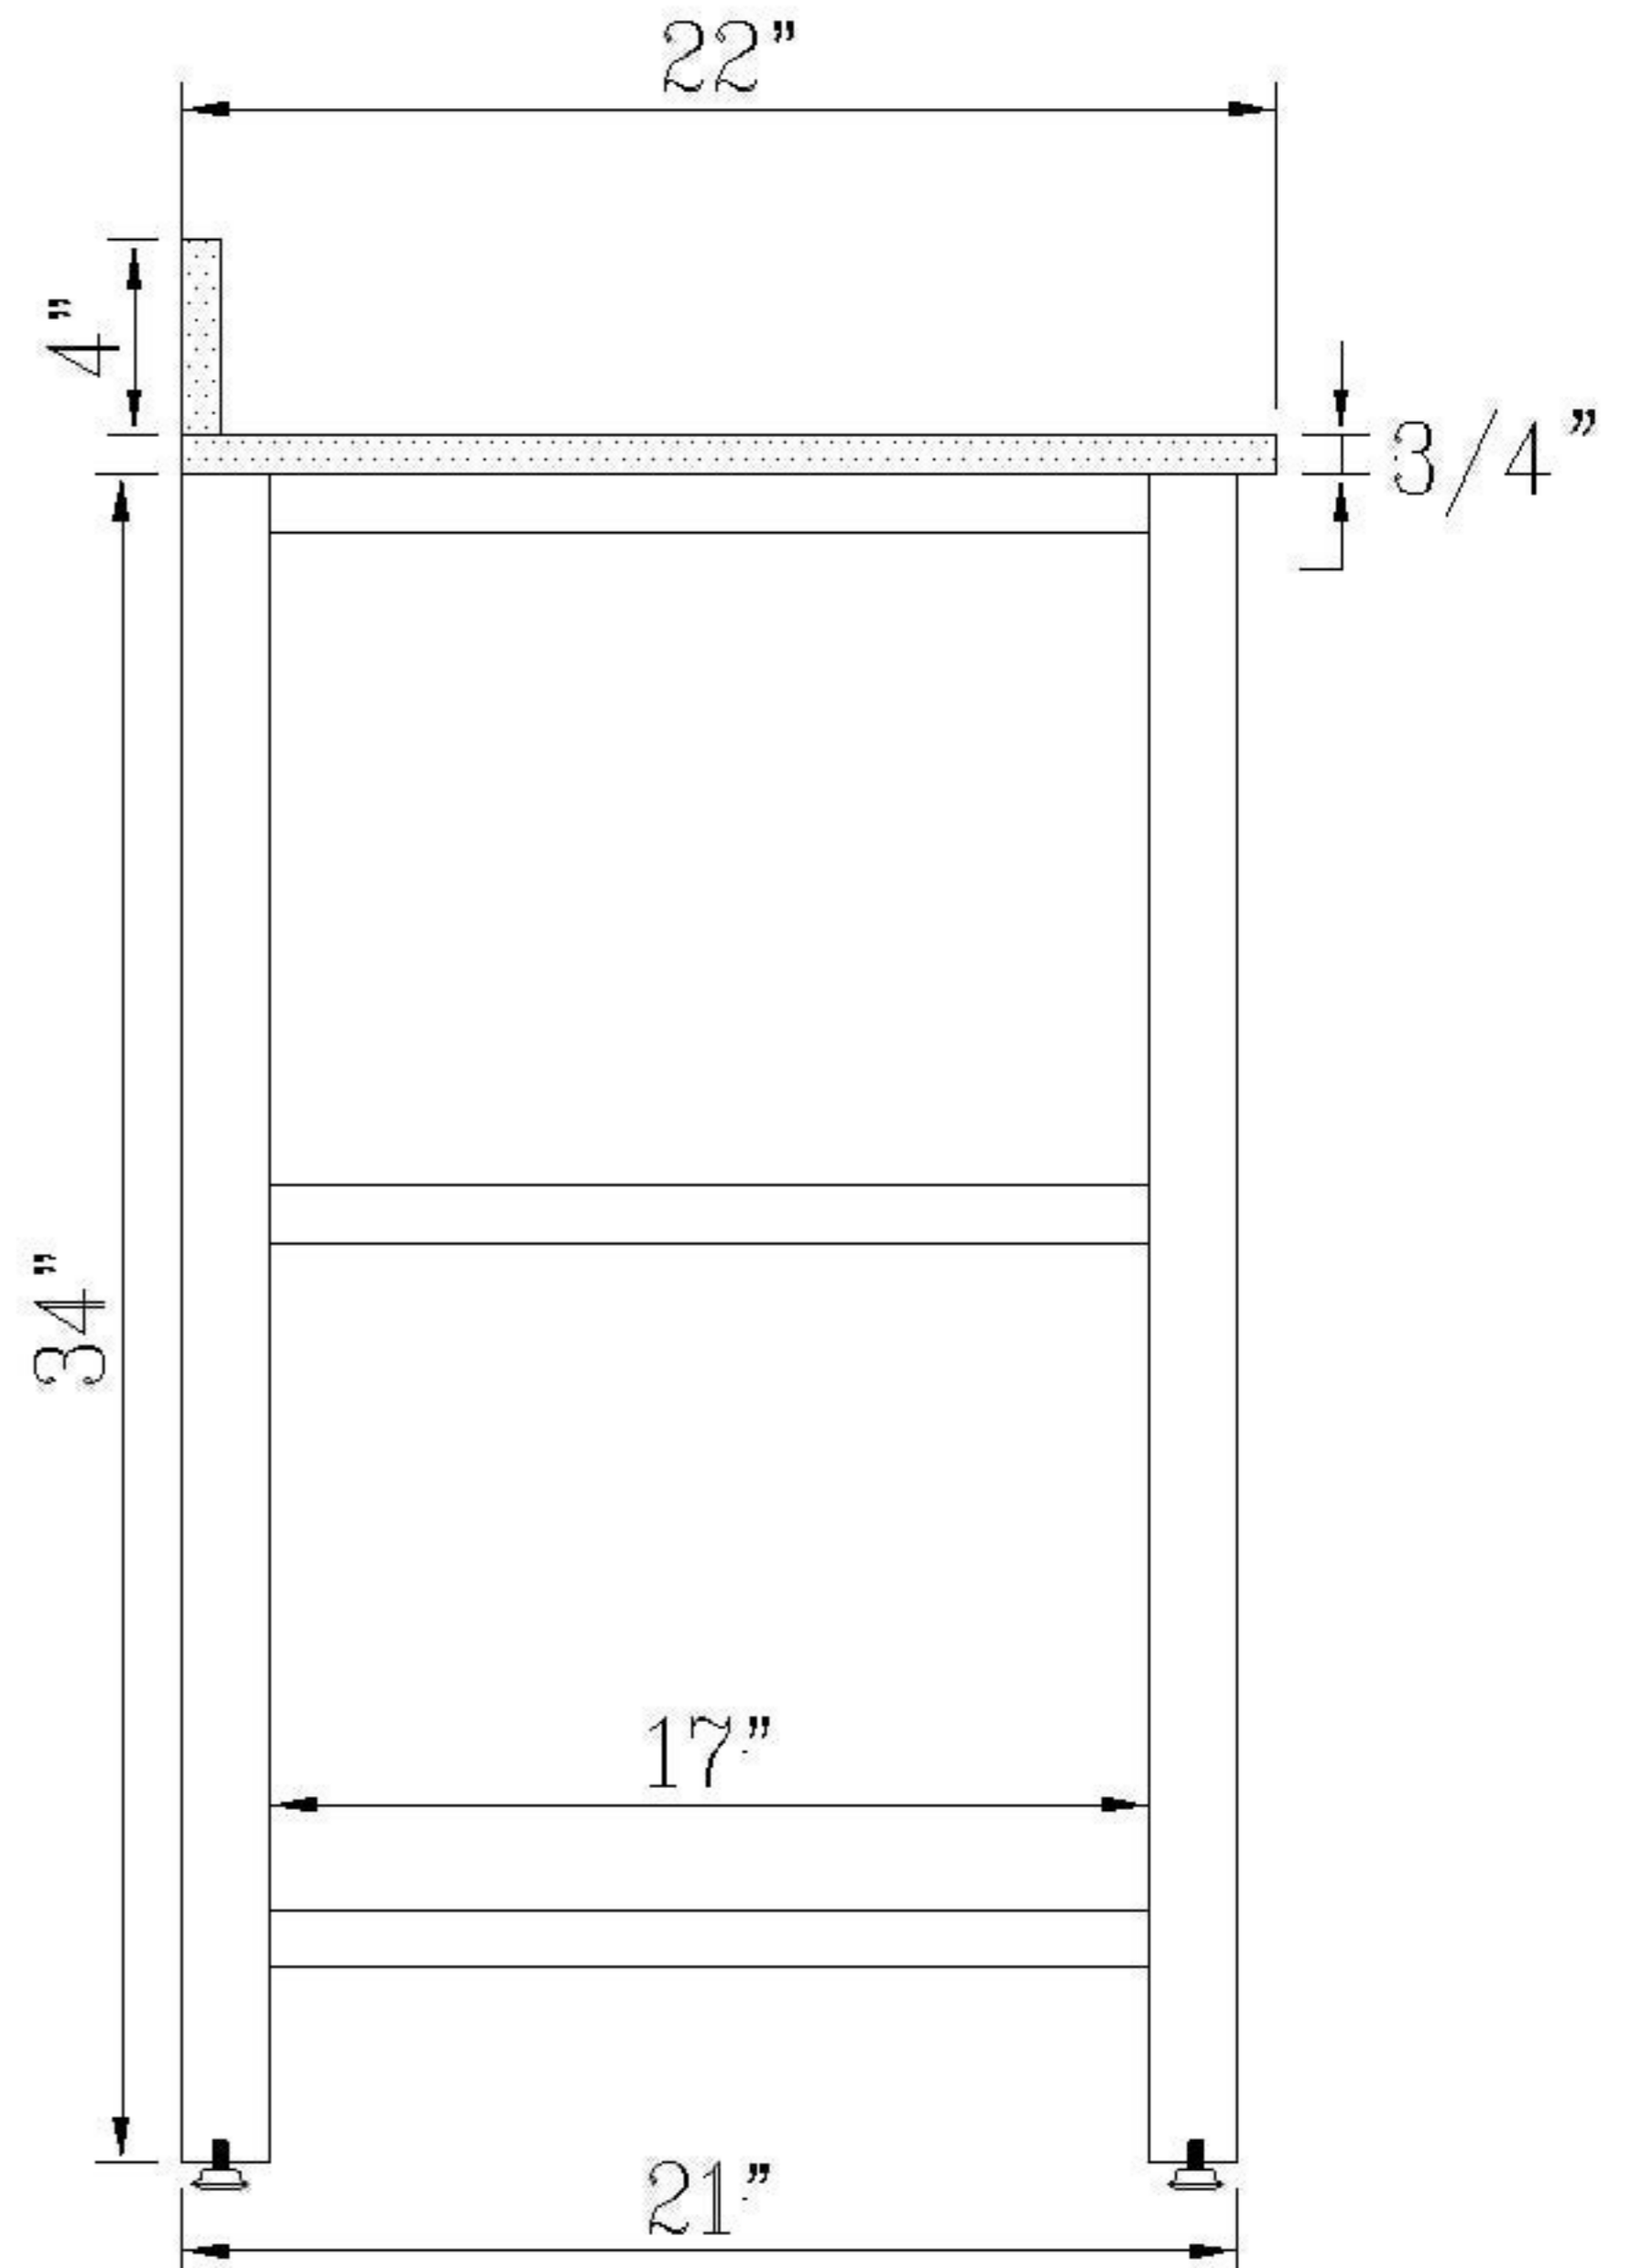

FRONT VIEW

SIDE VIEW

AVAN20xx Harrison Bath Vanity