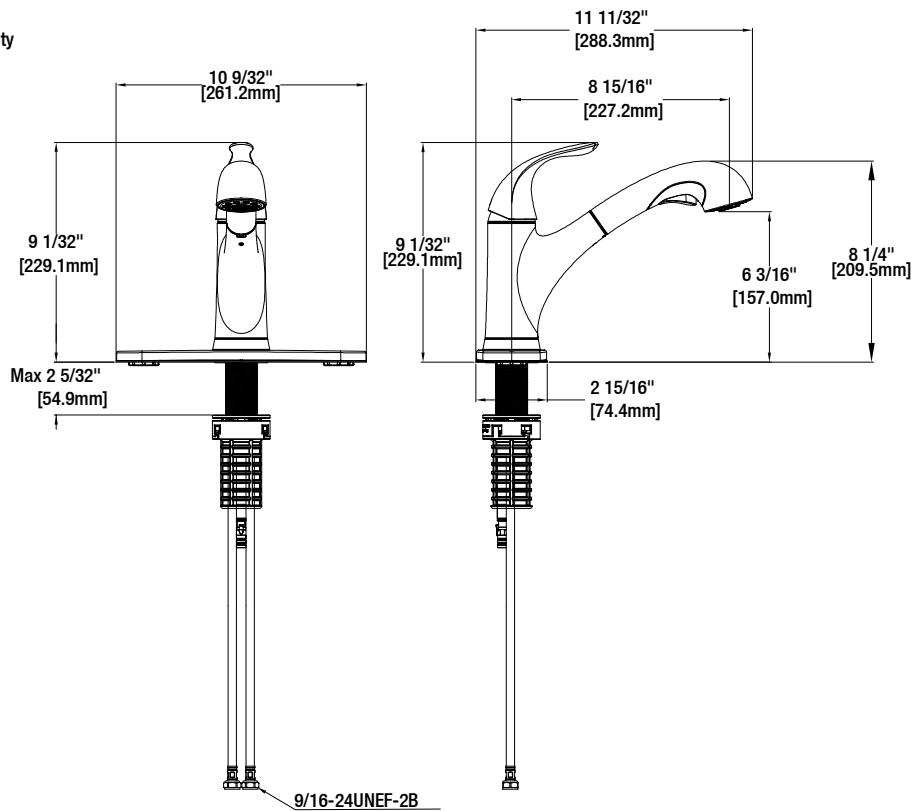

WARRANTY

- Limited Lifetime Warranty

INSTALLATION DIMENSIONS

Glacier Bay reserves the right to make changes in specifications and materials and to change and discontinue models, both without notice or obligation. Dimensions are for reference only.