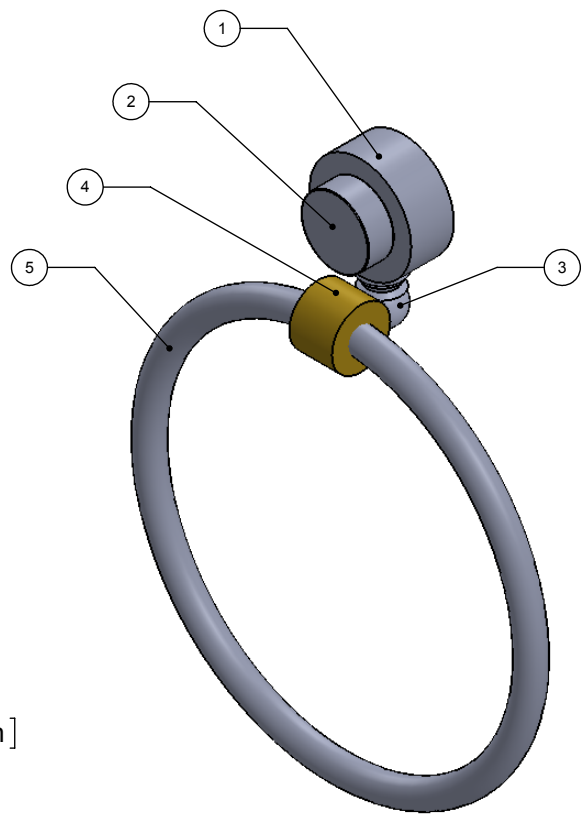

ITEM NO.	P/N	DESCRIPTION	QTY.
1	RGSMT	HUB	1
2	CARD-1	END LOCK	1
3	#2ARM BACK	SUPPORT LOCK	1
4	HBTTT-78	HUB	1
5	TRMT-6	RING	1

UNLESS OTHERWISE STATED

.X	±.3mm
.XX	±.15mm
.XXX	±.008mm

COPYRIGHT © Allied Brass 2017

DRAWN	6/22/2017	I.M	MATERIAL:	BRASS	FINISH	TBD
CHECKED	6/22/2017	P.D	DESCRIPTION:	TOWEL RING	QUANTITY	TBD
APPROVED	6/22/2017	R.A			DRAWING No.	REV
					416	0
					SCALE	1:2