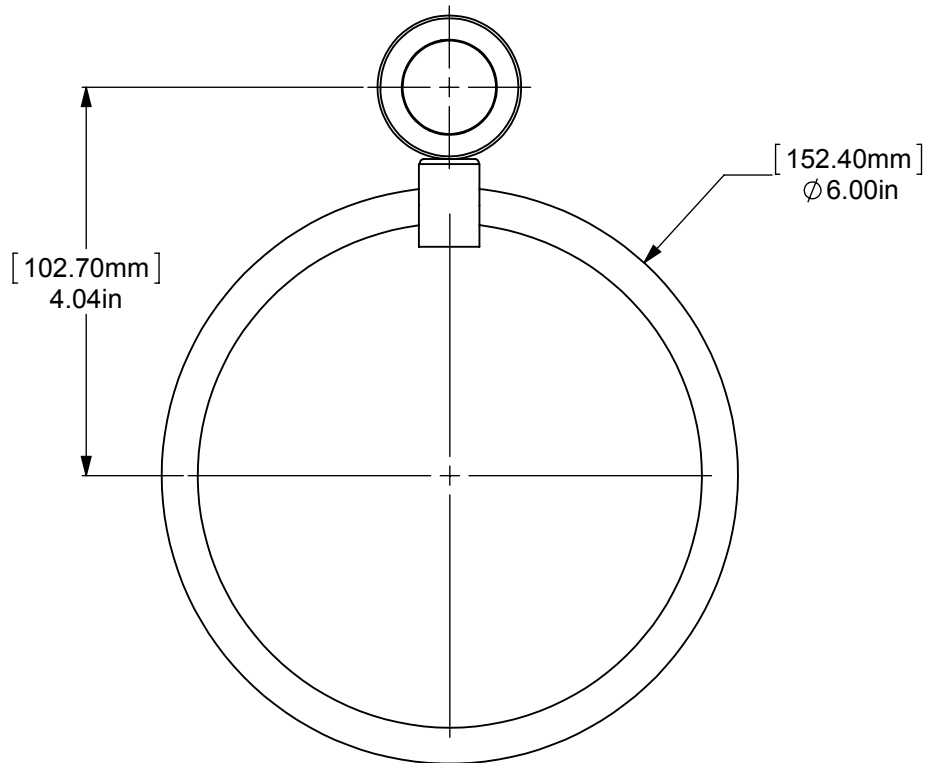

ITEM NO.	P/N	DESCRIPTION	QTY.
1	RGSMT	HUB	1
2	CARD-1	END LOCK	1
3	#2ARM BACK	SUPPORT LOCK	1
4	HBTTT-78	HUB	1
5	TRMT-6	RING	1

UNLESS OTHERWISE STATED

.X	±.3mm
.XX	±.15mm
.XXX	±.008mm

COPYRIGHT © Allied Brass 2017

DRAWN	6/22/2017	I.M	MATERIAL:	BRASS	FINISH	TBD
CHECKED	6/22/2017	P.D	DESCRIPTION:	TOWEL RING	QUANTITY	TBD
APPROVED	6/22/2017	R.A			DRAWING No.	REV
					416	0
					SCALE	1:2