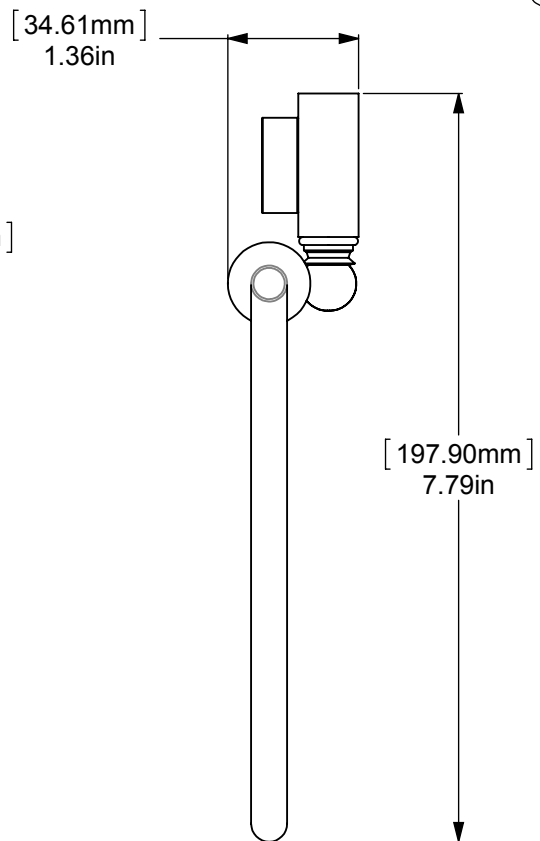

ITEM NO.	P/N	DESCRIPTION	QTY.
1	RGSMT	HUB	1
2	CARD-1	END LOCK	1
3	#2ARM BACK	SUPPORT LOCK	1
4	HBTTT-78	HUB	1
5	TRMT-6	RING	1

UNLESS OTHERWISE STATED

.X	±.3mm
.XX	±.15mm
.XXX	±.008mm

COPYRIGHT © Allied Brass 2017

DRAWN	6/22/2017	I.M	MATERIAL:	BRASS	FINISH	TBD
CHECKED	6/22/2017	P.D	DESCRIPTION:	TOWEL RING	QUANTITY	TBD
APPROVED	6/22/2017	R.A			DRAWING No.	REV
					416	0
					SCALE	1:2