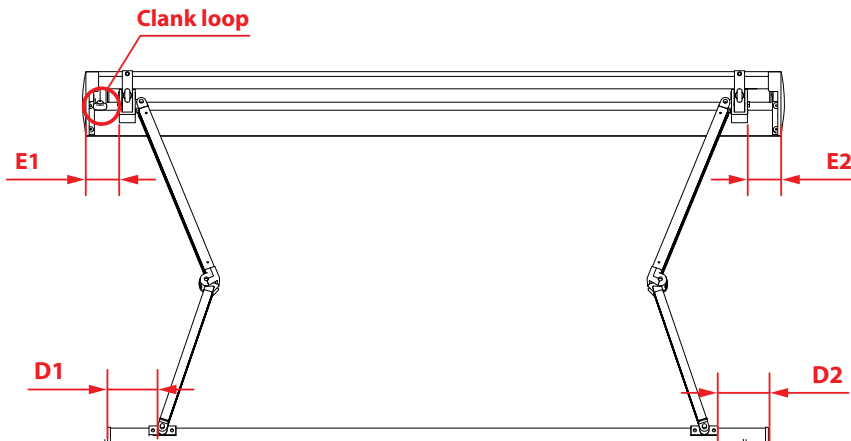

# L SERIES Dimensions Table

Style	Size (ft)	Actual Product Weight (lbs)	A (in)	B (in)	C (in)	D (in)	E1 (in)	E2 (in)	D1 (in)	D2 (in)
			Height : Top to Bottom	Width: Side to Side	Min Depth : Front to Back	Max Depth : Front to Back				
Manual	8 x 6	61.1	10.5	98	7.6	78	3.9	3.9	6.3	8.0
	10 x 8	79.1	10.5	118	7.6	98	4.5	4.5	7.6	8.9
	12 x 10	94.8	10.5	142	7.6	118	5.7	5.7	9.8	11.6
	14 x 10	107.1	10.5	165	7.6	118	16.5	16.5	21.3	22.6
	16 x 10	117.7	10.5	189	7.6	118	21.7	21.7	28.1	29.9
Electric	10 x 8	83.6	10.5	118	7.6	98	4.5	4.5	7.6	8.9
	12 x 10	99.2	10.5	142	7.6	118	5.7	5.7	9.8	11.6
	14 x 10	111.6	10.5	165	7.6	118	16.5	16.5	21.3	22.6
	16 x 10	122.1	10.5	189	7.6	118	21.7	21.7	28.1	29.9
	18 x 10	152.1	10.5	217	7.6	118	6.3	6.3	11.0	12.4

The listed measurements are for general reference only. Please always consult a professional installer for advice on proper hardware and installation. Note: Data Error ±10-20%.

**Front View**

**Side View**

**L series**

**Soffit Bracket**

**Clank loop**

**S / L series**

**Wall Bracket**