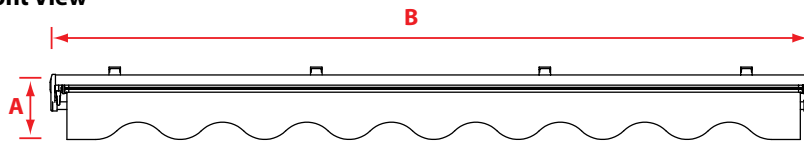

# L SERIES Dimensions Table

Style	Size (ft)	Actual Product Weight (lbs)	A (in)	B (in)	C (in)	D (in)	E1 (in)	E2 (in)	D1 (in)	D2 (in)
			Height : Top to Bottom	Width: Side to Side	Min Depth : Front to Back	Max Depth : Front to Back				
Manual	8 x 6	61.1	10.5	98	7.6	78	3.9	3.9	6.3	8.0
	10 x 8	79.1	10.5	118	7.6	98	4.5	4.5	7.6	8.9
	12 x 10	94.8	10.5	142	7.6	118	5.7	5.7	9.8	11.6
	14 x 10	107.1	10.5	165	7.6	118	16.5	16.5	21.3	22.6
	16 x 10	117.7	10.5	189	7.6	118	21.7	21.7	28.1	29.9
Electric	10 x 8	83.6	10.5	118	7.6	98	4.5	4.5	7.6	8.9
	12 x 10	99.2	10.5	142	7.6	118	5.7	5.7	9.8	11.6
	14 x 10	111.6	10.5	165	7.6	118	16.5	16.5	21.3	22.6
	16 x 10	122.1	10.5	189	7.6	118	21.7	21.7	28.1	29.9
	18 x 10	152.1	10.5	217	7.6	118	6.3	6.3	11.0	12.4

The listed measurements are for general reference only. Please always consult a professional installer for advice on proper hardware and installation. Note: Data Error ±10-20%.

**Front View**

**Side View**