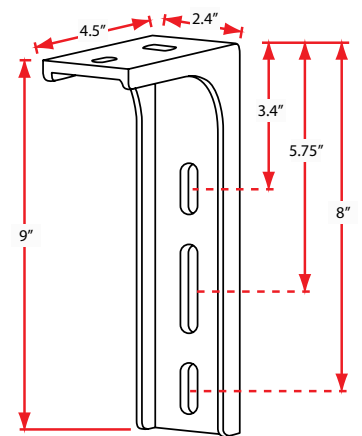

L series

Soffit Bracket