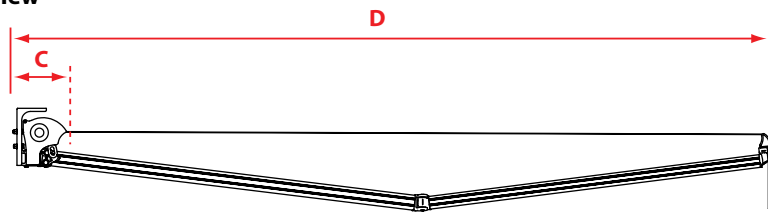

# L SERIES Dimensions Table

Style	Size (ft)	Actual Product Weight (lbs)	A (in)	B (in)	C (in)	D (in)	E1 (in)	E2 (in)	D1 (in)	D2 (in)
			Height : Top to Bottom	Width: Side to Side	Min Depth : Front to Back	Max Depth : Front to Back				
Manual	8 x 6	61.1	10.5	98	7.6	78	3.9	3.9	6.3	8.0
	10 x 8	79.1	10.5	118	7.6	98	4.5	4.5	7.6	8.9
	12 x 10	94.8	10.5	142	7.6	118	5.7	5.7	9.8	11.6
	14 x 10	107.1	10.5	165	7.6	118	16.5	16.5	21.3	22.6
	16 x 10	117.7	10.5	189	7.6	118	21.7	21.7	28.1	29.9
Electric	10 x 8	83.6	10.5	118	7.6	98	4.5	4.5	7.6	8.9
	12 x 10	99.2	10.5	142	7.6	118	5.7	5.7	9.8	11.6
	14 x 10	111.6	10.5	165	7.6	118	16.5	16.5	21.3	22.6
	16 x 10	122.1	10.5	189	7.6	118	21.7	21.7	28.1	29.9
	18 x 10	152.1	10.5	217	7.6	118	6.3	6.3	11.0	12.4

The listed measurements are for general reference only. Please always consult a professional installer for advice on proper hardware and installation. Note: Data Error ±10-20%.

**Front View**

**Side View**