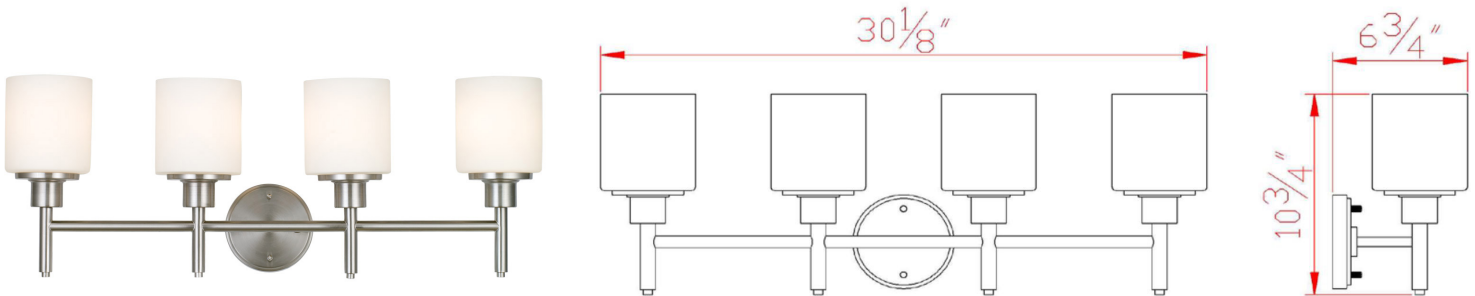

Aubrey LED 4-Light Wall Light
Satin Nickel

SPECIFICATIONS

MATERIAL CONSTRUCTION:	Iron	GLASS/SHADE DIMENSIONS 3:	N/A
MOUNTING:	Wall Mount	CANOPY/PLATE DIMENSIONS:	N/A
WEIGHT:	6.50 lbs.	BACKPLATE DIMENSIONS:	1" H x 5"W
OK ON SLOPED CEILING:	No	CHAIN LENGTH:	N/A
LAMP TYPE 1:	4 lamps, 10W LED	DOWNROD 1 LENGTH:	N/A
LAMP TYPE 2:	N/A	DOWNROD 2 LENGTH:	N/A
TOTAL WATTAGE:	40W	DOWNROD 3 LENGTH:	N/A
WATTS PER BULB:	10W	DOWNROD 4 LENGTH:	N/A
BULB INCLUDED:	Yes	LED EFFICACY (LUMENS/WATT):	62.5
GLASS/SHADE MATERIAL:	Glass	LED AVERAGE RATED LIFE:	40000
GLASS/SHADE TYPE:	Frosted	LED CRI:	>80
GLASS/SHADE COLOR:	White	DIMMABLE:	No
GLASS/SHADE DIMENSIONS:	4.75" L x 4.75" W x 5.3" D	BRIGHTNESS (LUMENS):	2500
GLASS/SHADE DIMENSIONS 2:	N/A	COLOR TEMPERATURE MODIFIER:	2800K
		VOLTAGE:	120V
		ENERGY EFFICIENT:	Yes