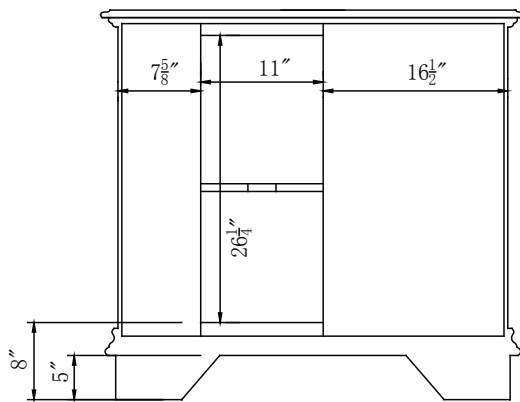

Single Sink Vanity

Model: HYP-0904-T-UIC-38-R

Overall Dimensions

38" x 22" x 36"

SIDE VIEW

FRONT VIEW

TOP VIEW

BACK VIEW

FRONT VIEW

SIDE VIEW

TOP VIEW

BACK VIEW