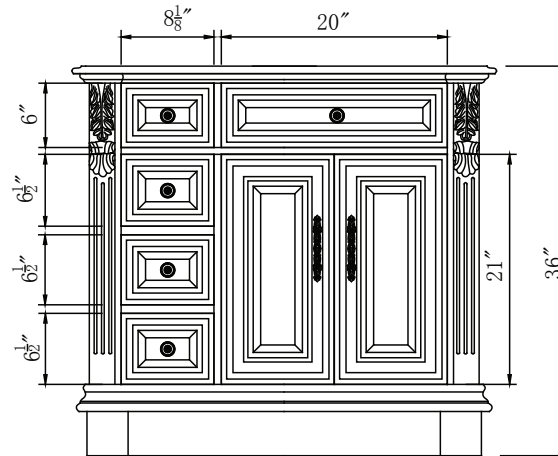

Single Sink Vanity

Model: HYP-0904-T-UIC-38-R

Overall Dimensions

38" x 22" x 36"

SIDE VIEW

FRONT VIEW

TOP VIEW

BACK VIEW

FRONT VIEW

SIDE VIEW

TOP VIEW

BACK VIEW