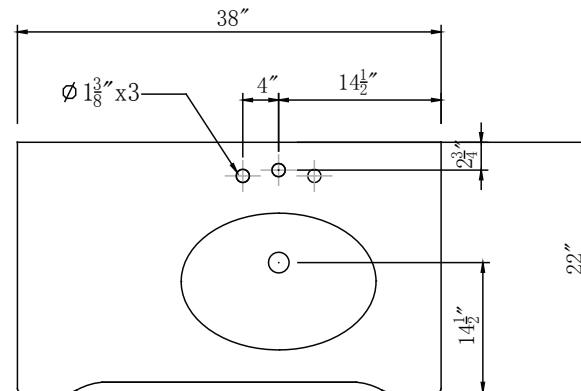

Single Sink Vanity

Model: HYP-0904-T-UIC-38-R

Overall Dimensions

38" x 22" x 36"

SIDE VIEW

FRONT VIEW

TOP VIEW

BACK VIEW

FRONT VIEW

SIDE VIEW

TOP VIEW

BACK VIEW