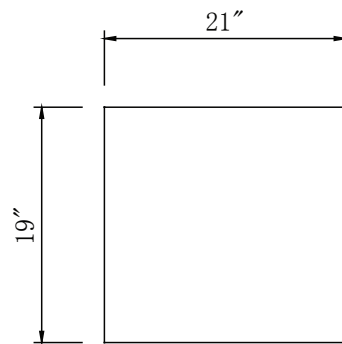

Single Sink Vanity

Model: HYP-0904-T-UIC-38-R

Overall Dimensions

38" x 22" x 36"

SIDE VIEW

FRONT VIEW

TOP VIEW

BACK VIEW

FRONT VIEW

SIDE VIEW

TOP VIEW

BACK VIEW