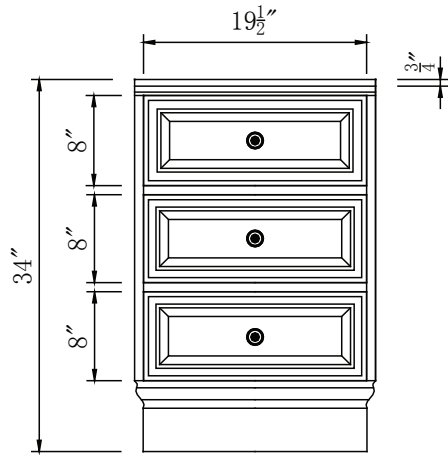

Single Sink Vanity

Model: HYP-0904-T-UIC-38-R

Overall Dimensions

38" x 22" x 36"

SIDE VIEW

FRONT VIEW

TOP VIEW

BACK VIEW

FRONT VIEW

SIDE VIEW

TOP VIEW

BACK VIEW