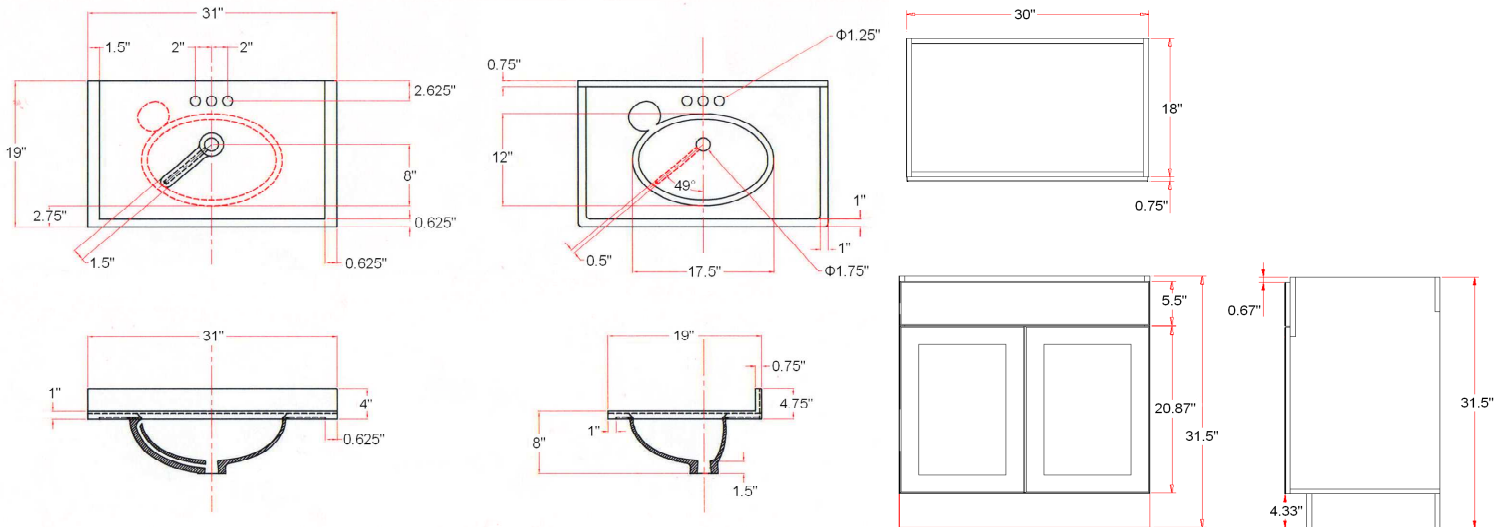

# Bath In A Box 30" Wide Two Door Ensemble (White)

## Dimensions

## Order Codes & Finishes/Colors

**Two door Ensemble (Vanity: 30"x18"x31.5" Top: 31"x19")**  
**White** 541615

Type:  
 Job:  
 Order Code:  
 Approvals: