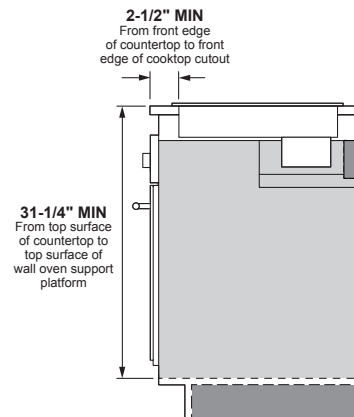

For answers to your Monogram, GE Café™ Series, GE Profile™ Series or GE Appliances product questions, visit our website at geappliances.com or call GE Answer Center® Service, 800.626.2000.