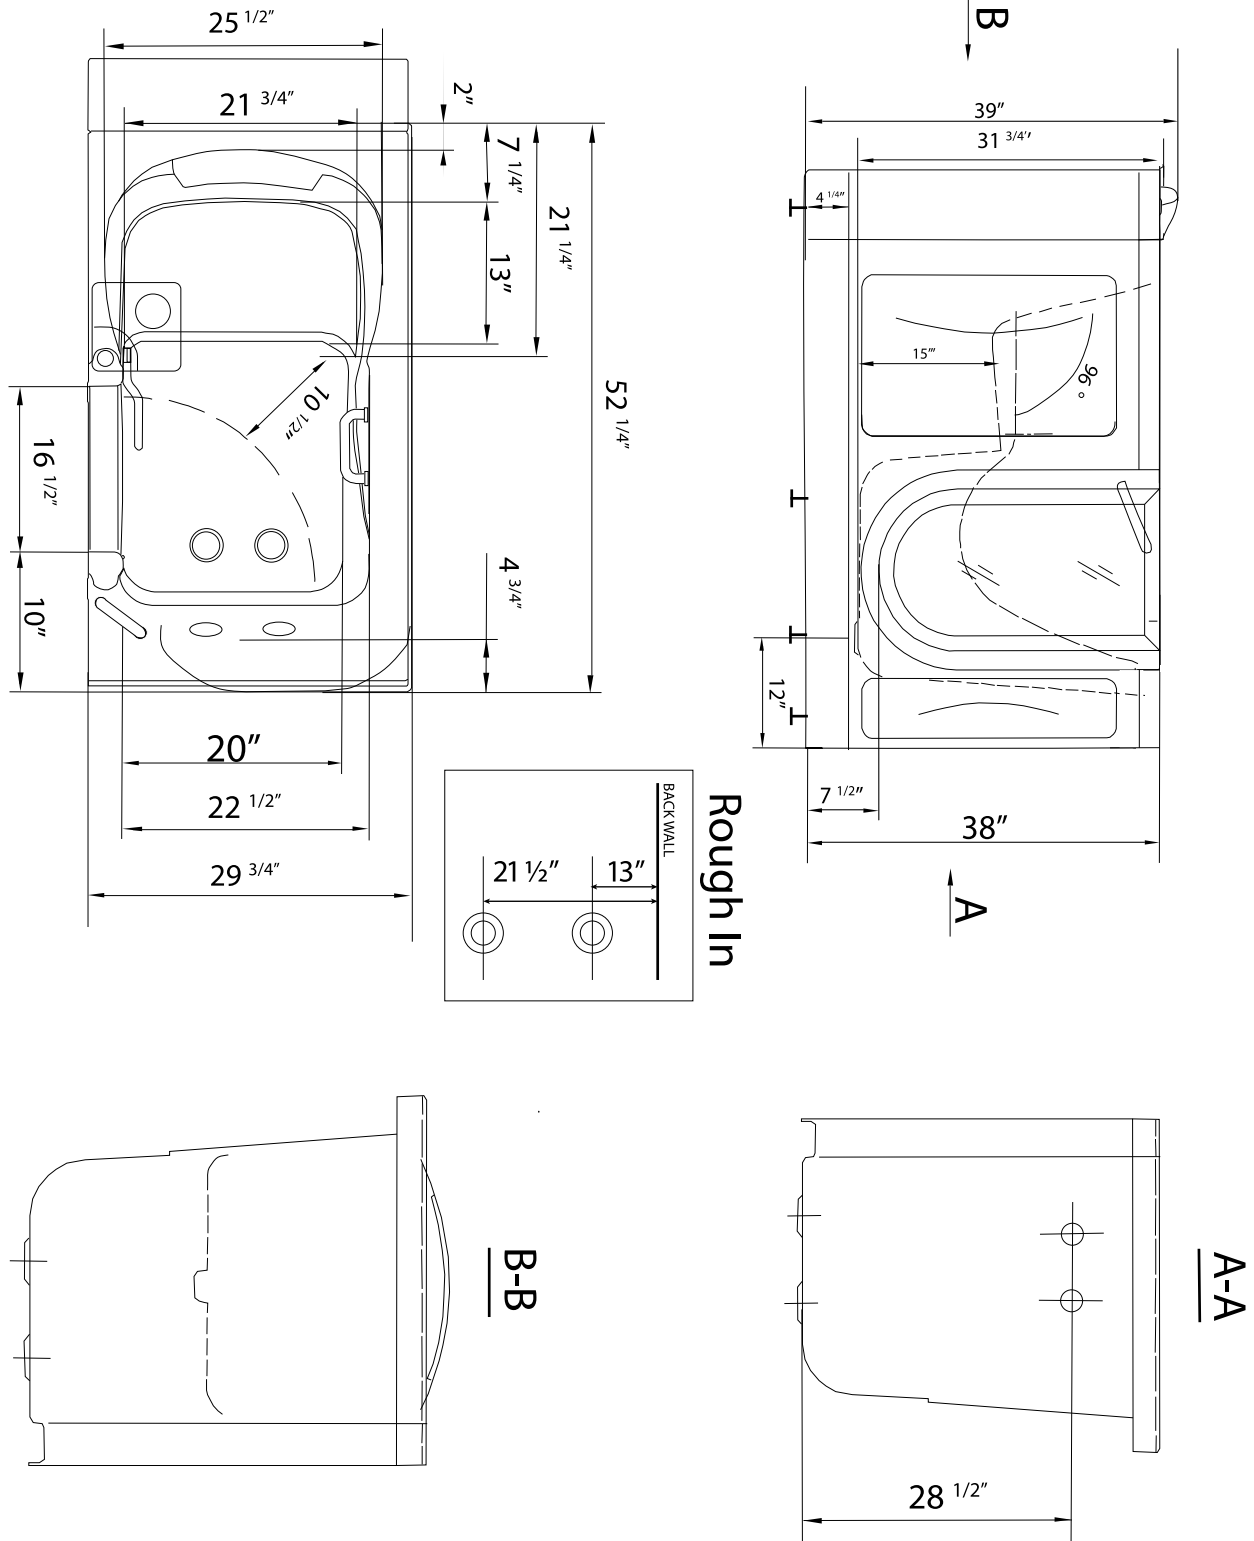

Elite Air+MicroBubble Walk In Bathtub

AM3107 Left Hand Door

AM3108 Right Hand Door

Specifications

Actual Size: 29.75" W x 52.25" L x 38" H

Shipping Size: 34" W x 57" L x 46" H

Shipping Weight: 250 lbs.

Net Weight: 150 lbs.

Water Capacity:

80 gal. US (unoccupied)

45-65 gal. US (occupied)

Options

- Left or Right Hand Door/Drain

Included Features

Tub Shell – Acrylic Tub Shell:

- High quality cast acrylic
- Excellent color uniformity
- High gloss white finish
- Fiberglass reinforced

Plumbing

- Two (2) x 2" floor drains with 2 overflows and 2 ADA compliant stainless steel cable operated openers with extension handles
- Drainage time +/- 80 seconds to overflow
- Two (2) PVC 2" drain elbows with 2" opening

Panel On

Panel Off

Lowered Threshold

Baseboard On (not supplied)

Elite Air+MicroBubble Walk In Bathtub

*Right hand door and drain shown

Disclaimer:

In an effort to continually improve our product, specifications and configurations are subject to change without notice. Before ordering or installing, consider future access to essential equipment.