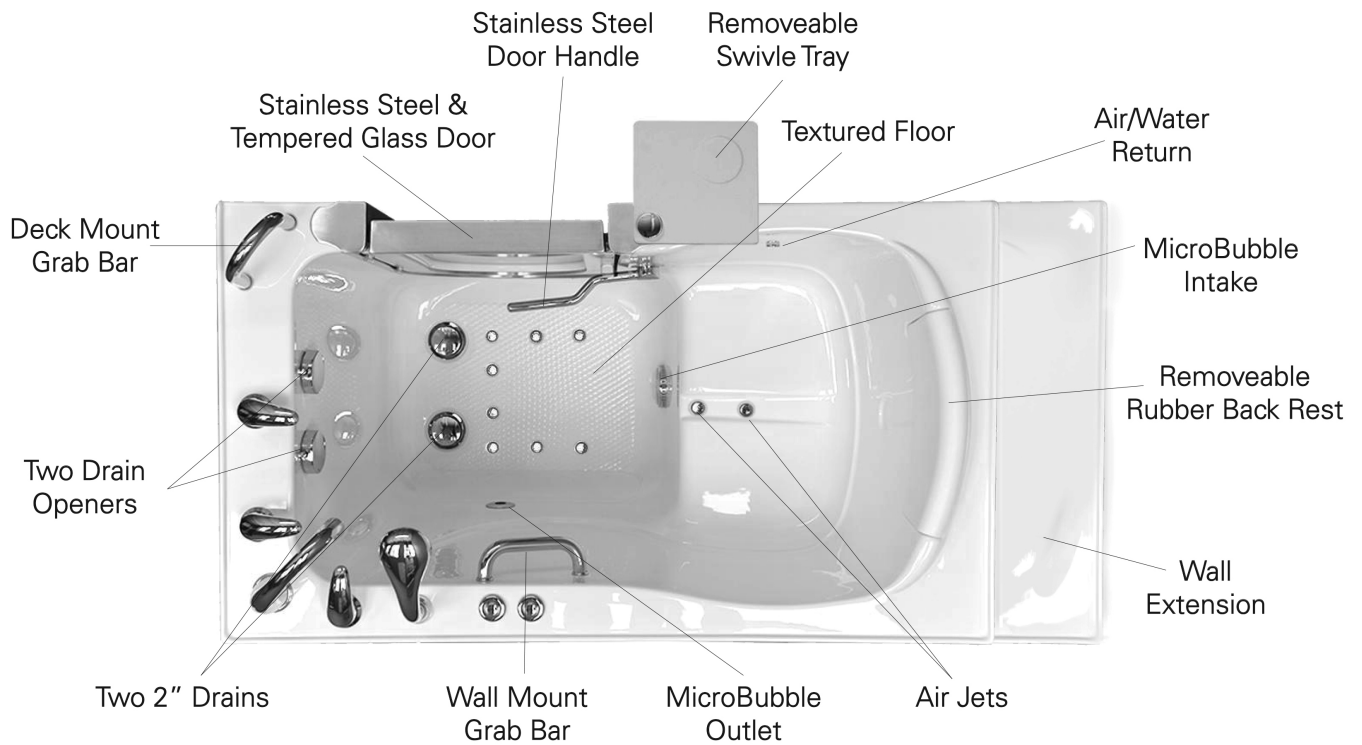

Water Capacity:

80 gal. US (unoccupied)

45-65 gal. US (occupied)

Options

- Left or Right Hand Door/Drain

Included Features

Tub Shell – Acrylic Tub Shell:

- High quality cast acrylic
- Excellent color uniformity
- High gloss white finish
- Fiberglass reinforced

1. Stainless Steel Frame
2. Low threshold step in 8" with the option to lower to 5"
3. Seat Width: 21.75"
4. Eight (8) adjustable heavy duty leveling legs
5. Stainless steel and tempered glass door, door frame and door seal gasket
6. Removable door for easy cleaning
7. Deck mount safety grab bar
8. Removable rubber back support (white)
9. Unique removable swivel tray (Patented)
10. MicroBubble Therapy System
 - 1HP Pump (10 amp)
 - Pressure Vessel
 - Air Switch
 - Agitator Valve
11. Two (2) front, one (1) toe kick and one (1) side removable access panels
12. Wall extension kit to fit in standard 60" opening

Plumbing

- Two (2) x 2" floor drains with 2 overflows and 2 ADA compliant stainless steel cable operated openers with extension handles
- Drainage time +/- 80 seconds to overflow
- Two (2) PVC 2" drain elbows with 2" opening

Panel On

Panel Off

Lowered Threshold

Baseboard On (not supplied)

Elite Air+MicroBubble Walk In Bathtub

*Right hand door and drain shown

Disclaimer:

In an effort to continually improve our product, specifications and configurations are subject to change without notice. Before ordering or installing, consider future access to essential equipment.