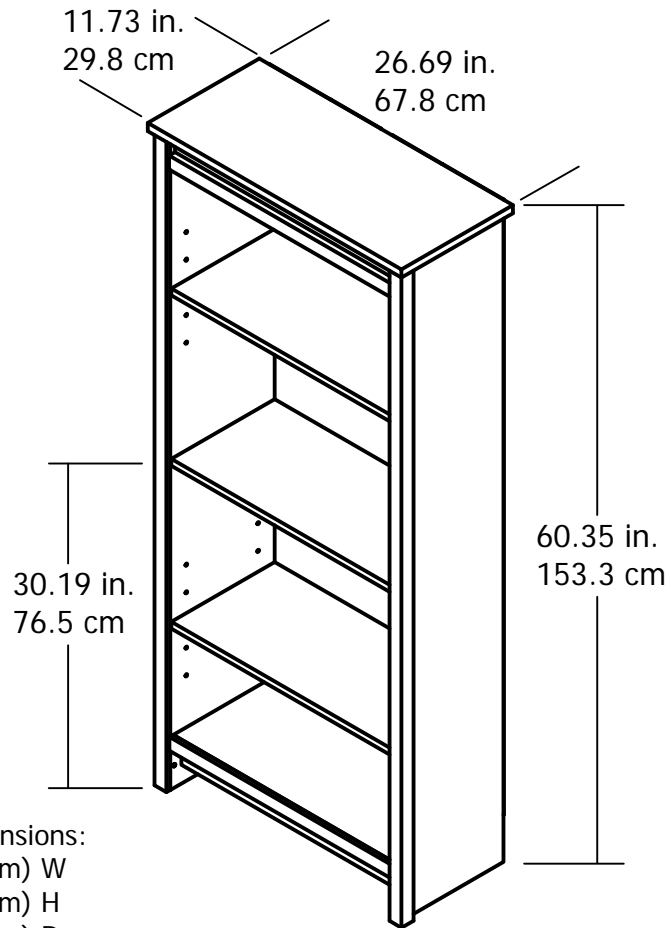

Model 9605337COM - Bookcase

Finish: Ironwood

Upper area dimensions:

23.46 in. (59.6 cm) W

29.49 in. (74.8 cm) H

10.87 in. (27.6 cm) D

4.35 cubic feet storage area

Lower area dimensions:

23.46 in. (59.6 cm) W

24.61 in. (62.5 cm) H

10.87 in. (27.6 cm) D

3.63 cubic feet storage area

Wood Breakdown:

PB 85% / MDF 5%

Total storage: 7.98 cubic feet

Overall Product Size:

29.69"W x 11.73"D x 60.35"H

67.8cm W x 29.8cm D x 153.3cm H

Maximum Weight Capacities

Unit Weight: 56 lbs. (25.4 kg)