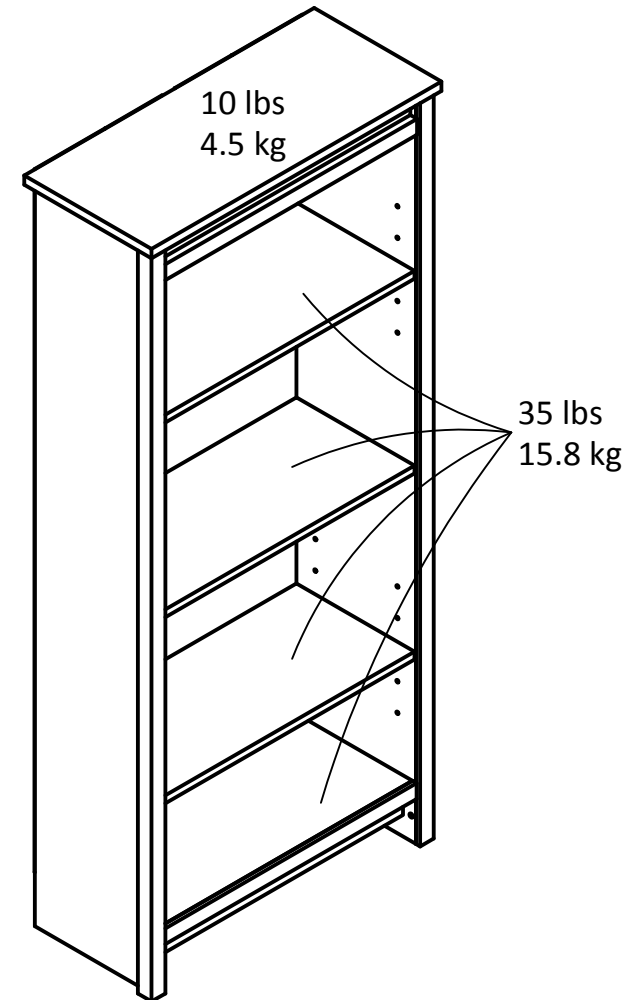

Model 9605337COM - Bookcase

Finish: Ironwood

Upper area dimensions:

23.46 in. (59.6 cm) W

29.49 in. (74.8 cm) H

10.87 in. (27.6 cm) D

4.35 cubic feet storage area

Lower area dimensions:

23.46 in. (59.6 cm) W

24.61 in. (62.5 cm) H

10.87 in. (27.6 cm) D

3.63 cubic feet storage area

Wood Breakdown:

PB 85% / MDF 5%

Total storage: 7.98 cubic feet

Overall Product Size:

29.69"W x 11.73"D x 60.35"H

67.8cm W x 29.8cm D x 153.3cm H

Maximum Weight Capacities

Unit Weight: 56 lbs. (25.4 kg)