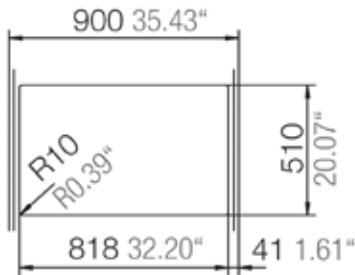

Installation: Topmount
Cut Out

MEASUREMENTS IN MM / INCH