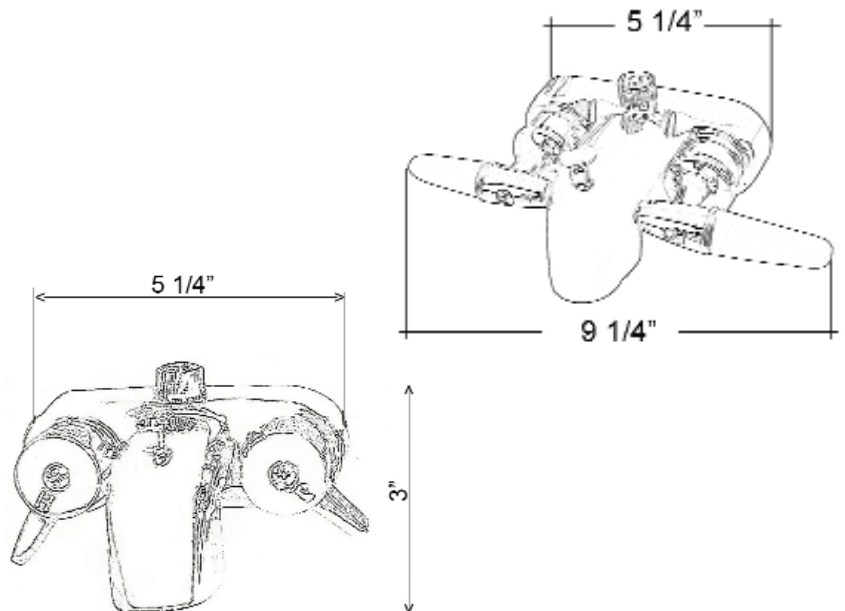

# RECTANGULAR "D" SHOWER UNIT

Cat. No.  
4193

## Features:

- ▶ 1" Solid Brass Tubing
- ▶ Washerless Diverter Bathcock
- ▶ 3 3/8" Centers
- ▶ 1/4 Turn
- ▶ Flow Rate is 4 GPM
- ▶ Double Eye Loop Connector: Part #336
- ▶ Rectangular Flanges: Part #300
- ▶ Plastic Shower Head
- ▶ For Use with #5576 Double Offset Supplies
- ▶ Chrome Finish Has Metal Handles
- ▶ Brass Finish Has Plastic Handles
- ▶ Available In Three Sizes 48", 54", and 60"  
(#4193-48, #4193-54, #4193-60)

## Finishes:

CP Polished Chrome  
BP Polished Brass

L: 48"	D: 26"
L: 54"	D: 26"
L: 60"	D: 26"

Riser Height:	62"
Faucet Width:	5 1/4"

Dimensions are nominal and may vary. Dimensions and specifications subject to change without notice.