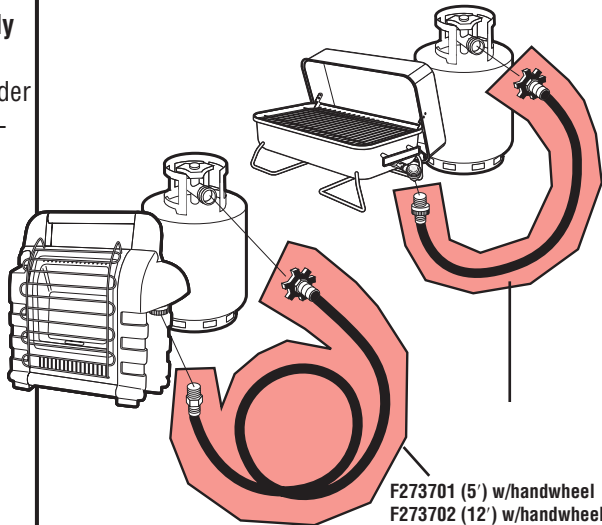

Stock #:
Mr. Heater #

Description/Usage:

Application(s):

F273701
F273702

5' Propane Hose/Regulator Assembly
12' Propane Hose Assembly

(Swivel 1"-20 Male Throatway Cylinder Thread x Excess Flow Soft Nose P.O.L w/Handwheel)

Connects appliances that are designed for disposable cylinders to a 20 lb. cylinder. Hand tighten swivel on both ends.

Features:

- High Pressure Hose
- Excess Flow Soft Nose P.O.L.
- Connects portable appliances to 20 lb. cylinders

THE ORIGINAL
Mr. Heater[®]

Hose Assemblies

F273701 (5') w/handwheel
F273702 (12') w/handwheel