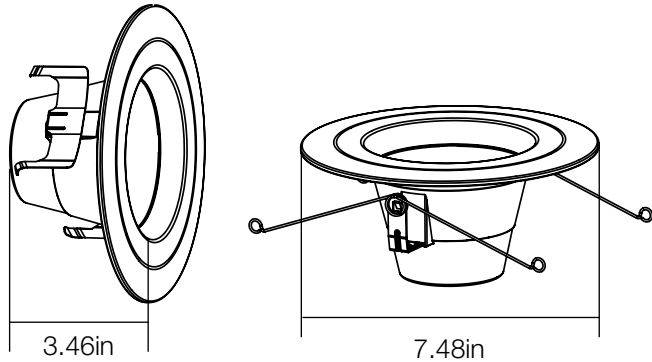

ADVANTAGES

- 65 Watt Replacement
- 50,000 Hours of Rated Life
- 5 Year Warranty
- Wet Rated for Exterior Applications & Showers
- IC Rated for Direct Contact with Insulation
- Find “Commercial Electric Lighting” From Apple App Store or Google Play and Upload to Smart Phone
- Control Lighting from up to 30 ft Away
- Instant On & Dimmable Electronics
- Select from 15 Preset Colors
- Select from 6 White Light Temperatures Ranging from Warm White to Daylight (2700K-5000K)
- Dimming Range Between 10% to 100%

DIMMER LIST

Dimmer Brand	Model #
Lutron	CTCL-153PDH-WH
	TGCL-153PR-WH
Leviton	6672
	IPL06

APPLICATIONS

Suitable for Damp Locations

Contact Information 1-877-527-0313 · WWW.HOMEDEPOT.COM

SPECIFICATIONS

Model Number	53191101
SKU	1002774081
OSMID	302432934
Power	11 W
AC Voltage, Frequency	120V, 60 Hz
Color Temp (nom.)	2700K to 5000K
Operation Temp	-13°F ~ 113°F
CRI	90
Lumen Output (min.)	670 lm
Dimming	YES
Lifetime Rating	L70/50000Hrs
Efficacy	60.91 lm/watt

PACKAGING

Weight (±0.5 lb)	0.88 lbs
Size (L x W x H) (±0.1 in)	7.48in x 7.48in x 3.46in
Box Dimensions	7.91in x 7.8in x 7.01in
Gross Weight	1.96 lbs
UPC	849489006291

INCLUDED IN BOX

- Medium Base (E26)
- Socket Adapter (1)
- Friction Clip (2)

RECESSED MOUNT