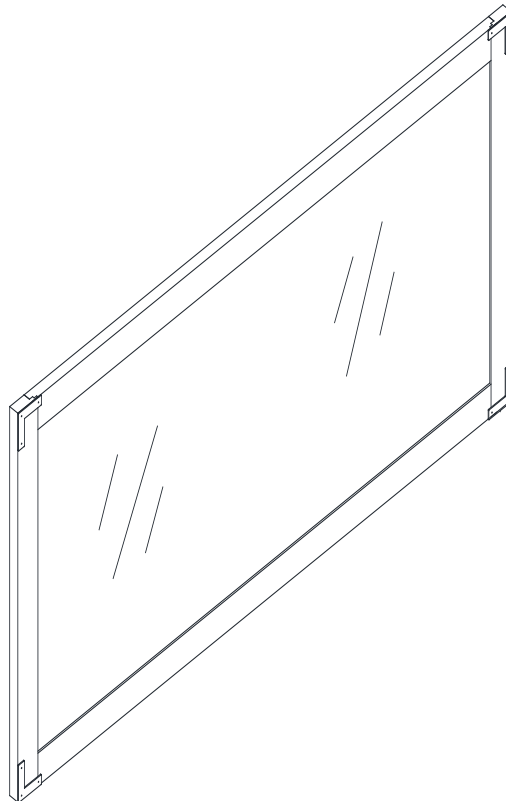

HOME

DECORATORS
COLLECTION

Chatham Double Mirror Assembly Instructions

ITEM#: 9946000270

MFG#: MD-M62-CH-TG

ITEM#: 9946000410

MFG#: MD-M62-CH-WH

Please read over the instructions; it will be a time-saver in the long run.

Note: before assembly, please be sure to work on a soft flat surface to avoid any damage to the finish.