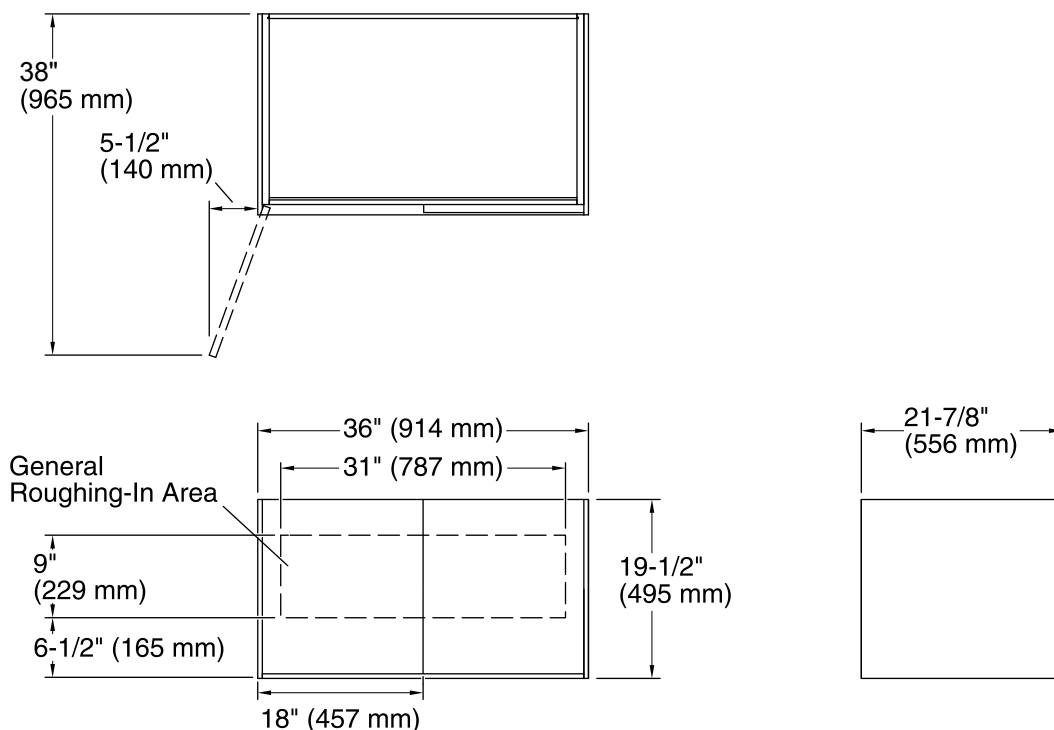

Technical Information

All product dimensions are nominal.

Vanity type: Wall-mount

Notes

Install this product according to the installation guide.

Decorative cabinet hardware is not supplied. Refer to the KOHLER bath accessories line for recommended cabinet hardware to complement your vanity.

Select the type of fastener based upon the wall material. Two 500 lb (227 kg) minimum load bearing fasteners are recommended.