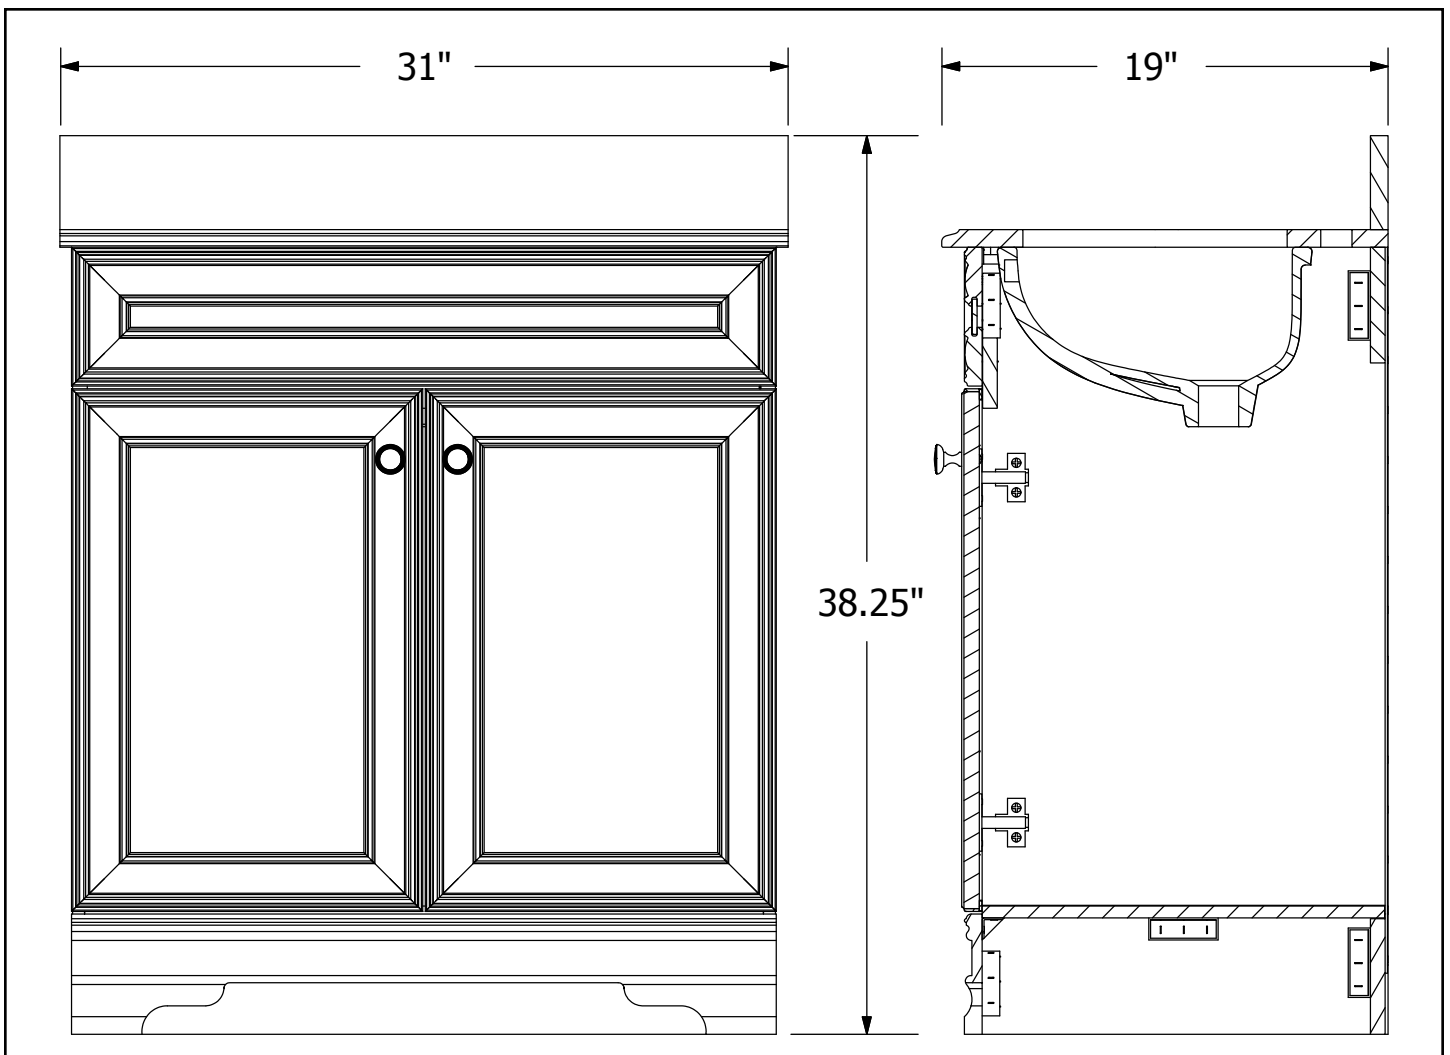

HOME DECORATORS COLLECTION

GRAFTON SERIES - CRIMSON

31" Vanity Cabinet with Top PPWYNCRM30

The information contained in this drawing is the sole property of RSI Home Products.
Any reproduction in part or as a whole without the written permission of RSI Home Products is prohibited.