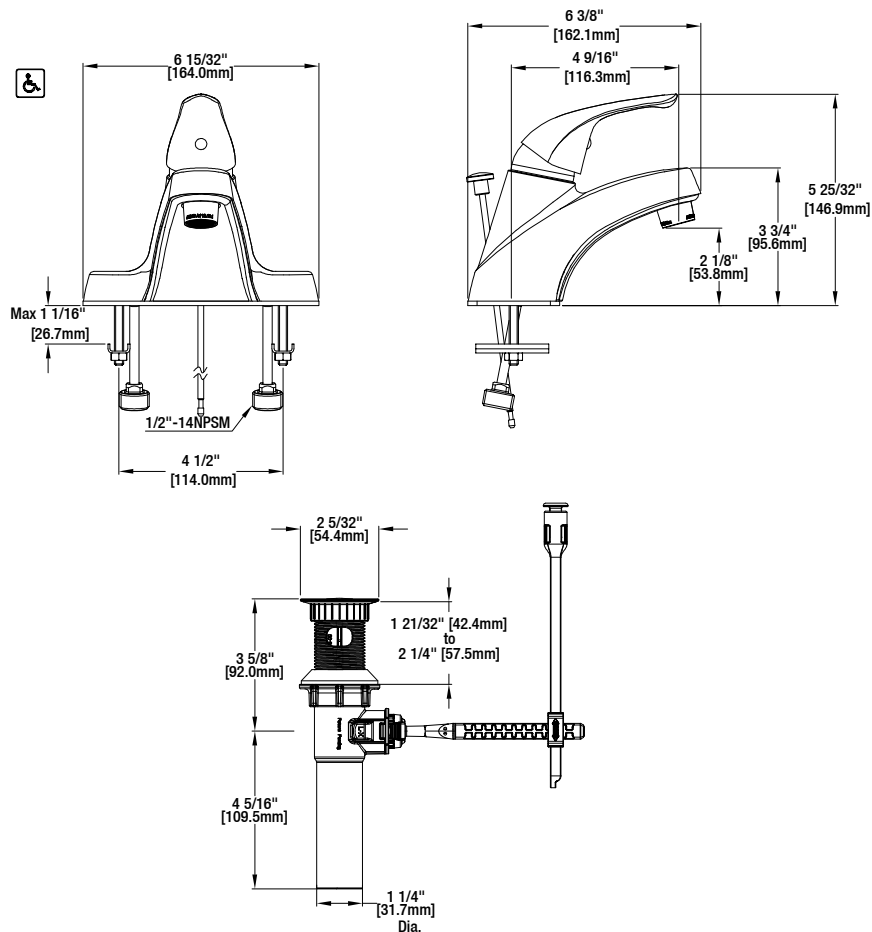

Glacier Bay Aragon Single Handle Bath CH

MODEL	STORE SKU #	FINISH
HD67211W-6201	1002226981	Polished Chrome

FEATURES

- Requires 3-Hole Sink with 4" On-Center
- 1/2" IPS Connections
- Max Flow Rate: 1.2 gpm (4.5 L/min) at 60 psi
- Max Countertop Thickness: 1 1/16"
- Spout Reach: 4 9/16"
- Spout Out Water Height: 3 3/4"
- Washerless Cartridge
- With ClickInstall™ Drain Assembly
- With Zinc Lever Handle
- Exposed Aerator

CODE COMPLIANCE

- IAPMO Certified: ASME A112.18.1/CSA B125.1
- Compliant to NSF/ANSI 61 Section 9
- Compliant to NSF/ANSI 372
- Calgreen Certified
- EPA WaterSense Certified
- Meets AB 1953 Lead Standard
- ADA Compliant

WARRANTY

- Limited Lifetime Warranty

INSTALLATION DIMENSIONS

Glacier Bay reserves the right to make changes in specifications and materials and to change and discontinue models, both without the notice or obligation. Dimensions are for reference only.