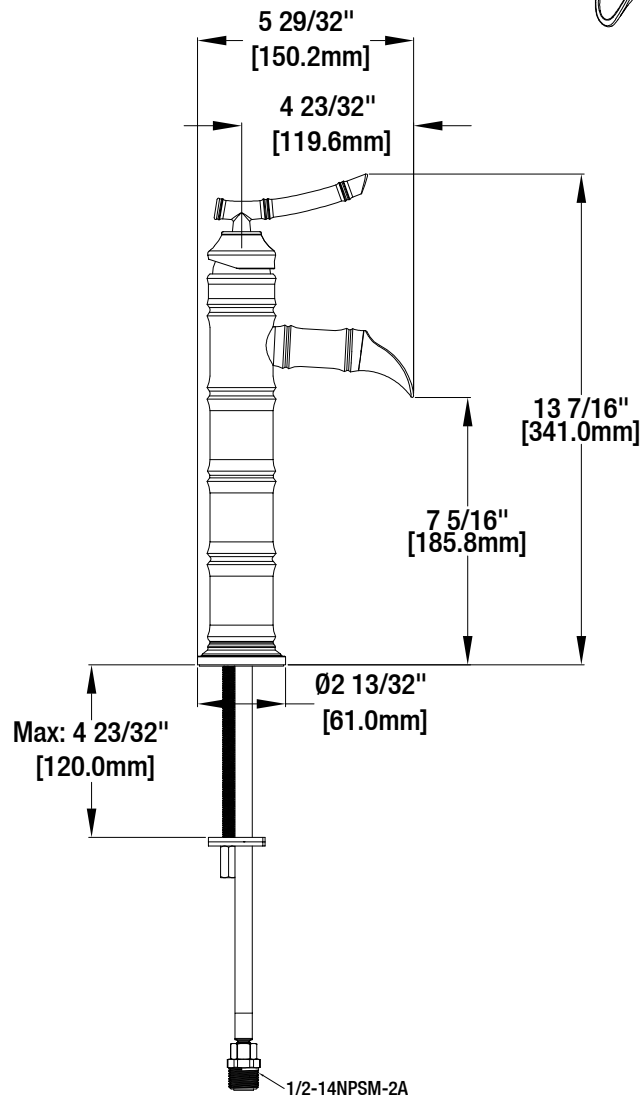

Bamboo Single Hole 1-Handle Vessel Bathroom Faucet

MODEL	SKU #	FINISH
67109W-7004	206374648	Brushed Nickel
67109W-7096H	206374685	Heritage Bronze

FEATURES

- Requires 1-Hole Sink
- 1/2" IPS Connections
- Max Flow Rate: 1.2 gpm (4.5 L/min) at 60 psi
- Max Countertop Thickness: 4 23/32"
- Spout Reach: 4 23/32"
- Spout Height: 7 5/16"
- Ceramic Valve for Lifetime Drip-Free Operation
- With Zinc Lever Handle

CODE COMPLIANCE

- IAPMO Certified: ASME A112.18.1/CSA B125.1
- Compliant to NSF/ANSI 61 Section 9
- Compliant to NSF/ANSI 372
- Calgreen Certified
- EPA WaterSense Certified
- Meets AB 1953 Lead Standard
- ADA Compliant

WARRANTY

- Limited Lifetime Warranty

INSTALLATION DIMENSIONS

Glacier Bay reserves the right to make changes in specifications and materials and to change and discontinue models, both without notice or obligation. Dimensions are for reference only.