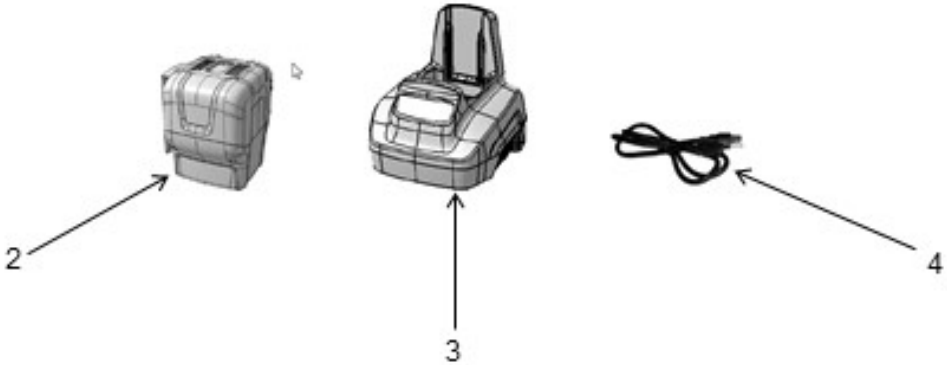

SPARE PARTS LIST

HEDGE TRIMMERS

PRHT22i, 967701401, 2017-12

ASSEMBLY

PRHT22i, 967701401, 2017-12

Ref	Part No	Description	Remark	QTY KIT
1	591 37 79-01	SERVICE KIT	BLADE COVER	1
2	590 92 38-04	BATTERY	BATTERY PR140Li	1
3	590 91 51-05	CHARGER	CHARGER PR275Ci	1
4	582 60 76-01	WIRING ASSY	CHARGER CORD (NA)	1