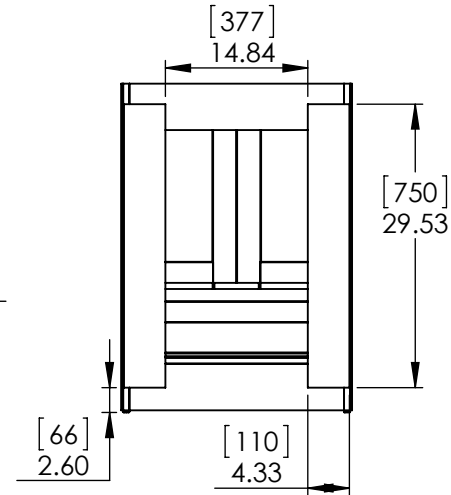

Top view
with bottom

Top view
without bottom

Back view
without backing

Front view

Side View

Back view
with backing

ITEM:	WT24-CH
	WT24-CR
	WT24-WH
	WT24-ST
NAME:	Westcourt 24in
REV:	A

Propiedad y Confidencialidad
 La información contenida en este dibujo es puramente propiedad de Woodcrafters Home Products LLC. Queda prohibida cualquier reproducción parcial o total sin el permiso por escrito de Woodcrafters Home Product LLC.

DRAWING	ARB	01/20/20
REVIEW	ING	01/20/20
APPROVED	R&D	01/20/20

SCALE: 1:20

MATERIAL:	German beech 4/4 Laminated Particle Board
MODEL:	Westcourt 24

ITEM TYPE	ITEM ID	ITEM DESCRIPTION	DRAWING STATUS
FG	HU25R-WH	Vtop Wave 25 x 22 V2 - FG	Approved for production

UNLESS OTHERWISE SPECIFIED
 DIMENSIONS ARE IN MM. AND [INCHES]
 TOLERANCES ARE
 + 3.175 [0.125] - 3.175 [0.125]
 SCALE:1:10

	NAME	DATE
DRAWN	O. Razo	11/25/2019
CHECKED	E. SANDOVAL	11/25/2019
ENG APPR.	W. Amaya	11/25/2019
MFG APPR.	A. Casiano	11/25/2019

Wood Crafters

SIZE DWG. NO. **A** FG

SHEET 1 OF 1