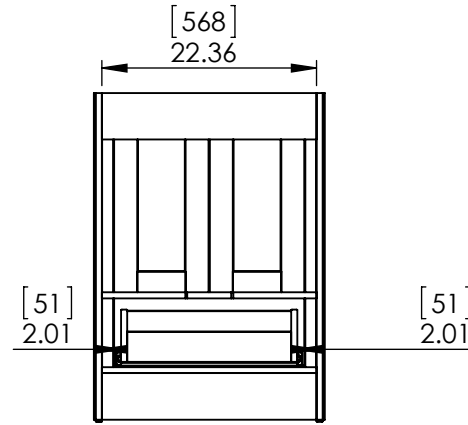

Top view
with bottom

Top view
without bottom

Back view
without backing

Front view

Side View

Back view
with backing

ITEM:	WT24-CH
	WT24-CR
	WT24-WH
	WT24-ST
NAME:	Westcourt 24in
REV:	A

Propiedad y Confidencialidad
 La información contenida en este dibujo es puramente propiedad de Woodcrafters Home Products LLC. Queda prohibida cualquier reproducción parcial o total sin el permiso por escrito de Woodcrafters Home Product LLC.

DRAWING	ARB	01/20/20
REVIEW	ING	01/20/20
APPROVED	R&D	01/20/20

SCALE: 1:20

MATERIAL:	German beech 4/4 Laminated Particle Board
MODEL:	Westcourt 24

ITEM TYPE	ITEM ID	ITEM DESCRIPTION	DRAWING STATUS
FG	HU25R-WH	Vtop Wave 25 x 22 V2 - FG	Approved for production

UNLESS OTHERWISE SPECIFIED
 DIMENSIONS ARE IN MM. AND [INCHES]
 TOLERANCES ARE
 + 3.175 [0.125] - 3.175 [0.125]
 SCALE:1:10

	NAME	DATE
DRAWN	O. Razo	11/25/2019
CHECKED	E. SANDOVAL	11/25/2019
ENG APPR.	W. Amaya	11/25/2019
MFG APPR.	A. Casiano	11/25/2019

Wood Crafters

SIZE DWG. NO. **A** FG

SHEET 1 OF 1