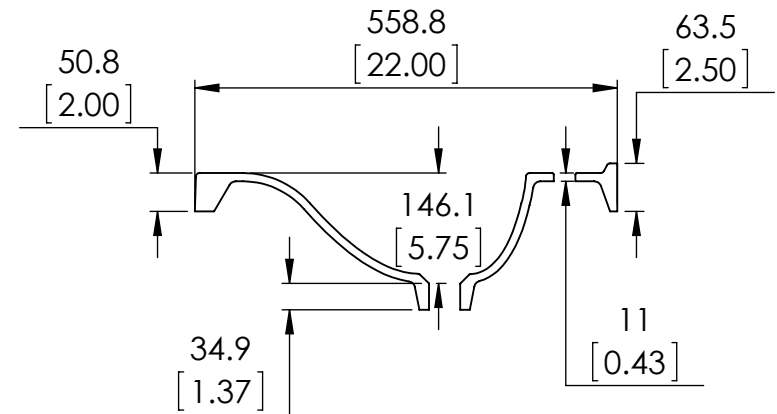

ITEM TYPE	ITEM ID	ITEM DESCRIPTION	DRAWING STATUS
FG	HU25R-WH	Vtop Wave 25 x 22 V2 - FG	Approved for production

REV	CHANGE	DATE	APPROVAL
0	Released	11/25/19	E. SANDOVAL

PROPRIETARY AND CONFIDENTIAL
THE INFORMATION CONTAINED IN THIS DRAWING IS THE SOLE PROPERTY OF WOODCRAFTERS. ANY REPRODUCTION IN PART OR AS A WHOLE WITHOUT THE WRITTEN PERMISSION OF WOODCRAFTERS IS PROHIBITED.

UNLESS OTHERWISE SPECIFIED
DIMENSIONS ARE IN MM. AND [INCHES]
TOLERANCES ARE
+ 3.175 [0.125] - 3.175 [0.125]
SCALE:1:10

	NAME	DATE
DRAWN	O. Razo	11/25/2019
CHECKED	E. SANDOVAL	11/25/2019
ENG APPR.	W. Amaya	11/25/2019
MFG APPR.	A. Casiano	11/25/2019

Wood Crafters

SIZE DWG. NO. **A** FG

SHEET 1 OF 1