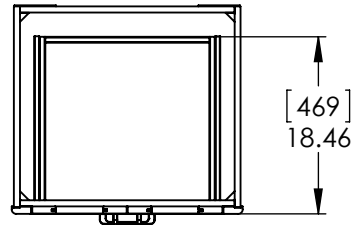

Top view
with bottom

Top view
without bottom

Back view
without backing

Front view

Side View

Back view
with backing

ITEM:	WT24-CH
	WT24-CR
	WT24-WH
	WT24-ST
NAME:	Westcourt 24in
REV:	A

Propiedad y Confidencialidad
 La información contenida en este dibujo es puramente propiedad de Woodcrafters Home Products LLC. Queda prohibida cualquier reproducción parcial o total sin el permiso por escrito de Woodcrafters Home Product LLC.

DRAWING	ARB	01/20/20
REVIEW	ING	01/20/20
APPROVED	R&D	01/20/20

SCALE: 1:20

MATERIAL:	German beech 4/4 Laminated Particle Board
MODEL:	Westcourt 24

ITEM TYPE	ITEM ID	ITEM DESCRIPTION	DRAWING STATUS
FG	HU25R-WH	Vtop Wave 25 x 22 V2 - FG	Approved for production

UNLESS OTHERWISE SPECIFIED
 DIMENSIONS ARE IN MM. AND [INCHES]
 TOLERANCES ARE
 + 3.175 [0.125] - 3.175 [0.125]
 SCALE:1:10

	NAME	DATE
DRAWN	O. Razo	11/25/2019
CHECKED	E. SANDOVAL	11/25/2019
ENG APPR.	W. Amaya	11/25/2019
MFG APPR.	A. Casiano	11/25/2019