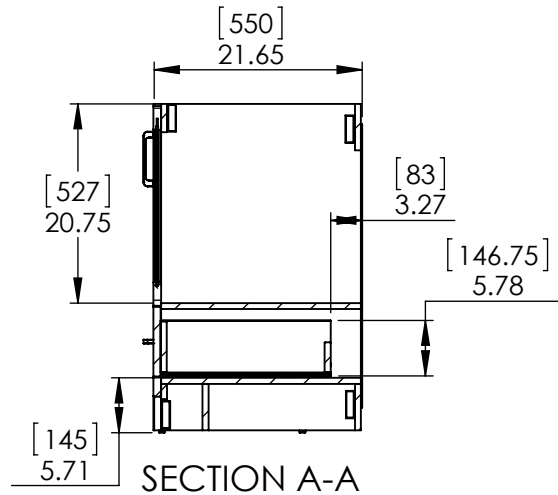

Top view
with bottom

Top view
without bottom

Back view
without backing

Front view

Side View

Back view
with backing

ITEM:	WT24-CH
	WT24-CR
	WT24-WH
	WT24-ST
NAME:	Westcourt 24in
REV:	A

Propiedad y Confidencialidad
 La información contenida en este dibujo es puramente propiedad de Woodcrafters Home Products LLC. Queda prohibida cualquier reproducción parcial o total sin el permiso por escrito de Woodcrafters Home Product LLC.

DRAWING	ARB	01/20/20
REVIEW	ING	01/20/20
APPROVED	R&D	01/20/20

SCALE: 1:20

MATERIAL:	German beech 4/4 Laminated Particle Board
MODEL:	Westcourt 24

ITEM TYPE	ITEM ID	ITEM DESCRIPTION	DRAWING STATUS
FG	HU25R-WH	Vtop Wave 25 x 22 V2 - FG	Approved for production

UNLESS OTHERWISE SPECIFIED
 DIMENSIONS ARE IN MM. AND [INCHES]
 TOLERANCES ARE
 + 3.175 [0.125] - 3.175 [0.125]
 SCALE:1:10

	NAME	DATE
DRAWN	O. Razo	11/25/2019
CHECKED	E. SANDOVAL	11/25/2019
ENG APPR.	W. Amaya	11/25/2019
MFG APPR.	A. Casiano	11/25/2019

Wood Crafters

SIZE DWG. NO. **A** FG

SHEET 1 OF 1