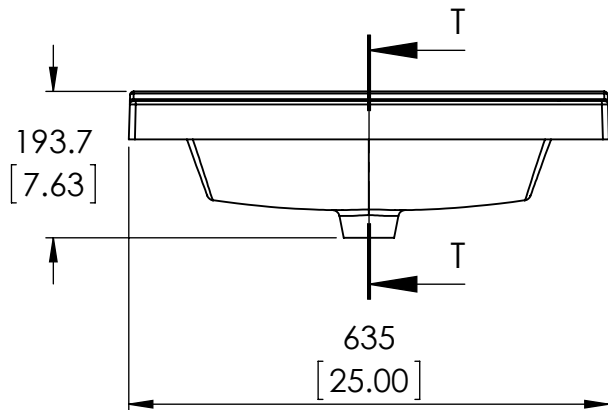

ITEM TYPE	ITEM ID	ITEM DESCRIPTION	DRAWING STATUS
FG	HU25R-WH	Vtop Wave 25 x 22 V2 - FG	Approved for production

REV	CHANGE	DATE	APPROVAL
0	Released	11/25/19	E. SANDOVAL

PROPRIETARY AND CONFIDENTIAL
THE INFORMATION CONTAINED IN THIS DRAWING IS THE SOLE PROPERTY OF WOODCRAFTERS. ANY REPRODUCTION IN PART OR AS A WHOLE WITHOUT THE WRITTEN PERMISSION OF WOODCRAFTERS IS PROHIBITED.

UNLESS OTHERWISE SPECIFIED
DIMENSIONS ARE IN MM. AND [INCHES]
TOLERANCES ARE
+ 3.175 [0.125] - 3.175 [0.125]
SCALE:1:10

	NAME	DATE
DRAWN	O. Razo	11/25/2019
CHECKED	E. SANDOVAL	11/25/2019
ENG APPR.	W. Amaya	11/25/2019
MFG APPR.	A. Casiano	11/25/2019

Wood Crafters

SIZE DWG. NO. **A** FG

SHEET 1 OF 1