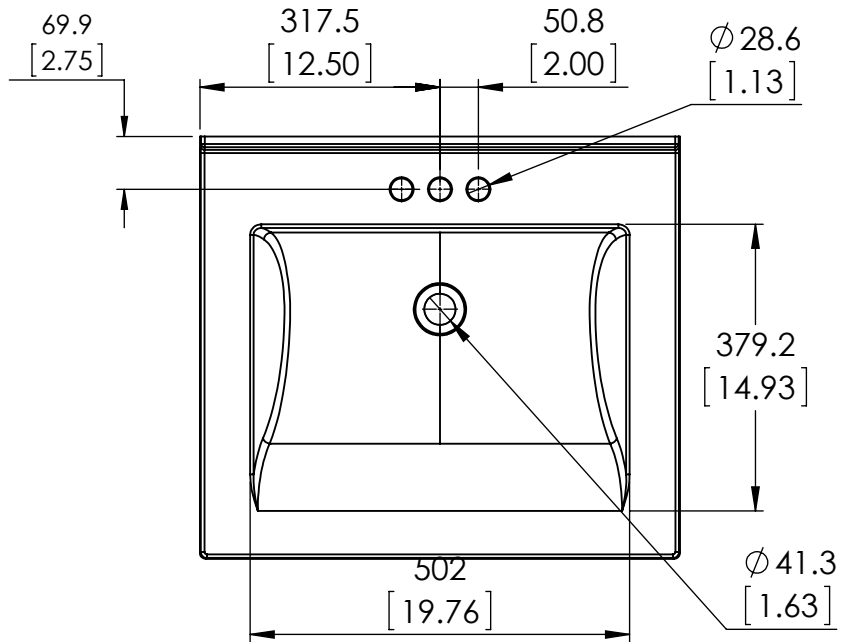

ITEM TYPE	ITEM ID	ITEM DESCRIPTION	DRAWING STATUS
FG	HU25R-WH	Vtop Wave 25 x 22 V2 - FG	Approved for production

REV	CHANGE	DATE	APPROVAL
0	Released	11/25/19	E. SANDOVAL

PROPRIETARY AND CONFIDENTIAL
THE INFORMATION CONTAINED IN THIS DRAWING IS THE SOLE PROPERTY OF WOODCRAFTERS. ANY REPRODUCTION IN PART OR AS A WHOLE WITHOUT THE WRITTEN PERMISSION OF WOODCRAFTERS IS PROHIBITED.

UNLESS OTHERWISE SPECIFIED
DIMENSIONS ARE IN MM. AND [INCHES]
TOLERANCES ARE
+ 3.175 [0.125] - 3.175 [0.125]
SCALE:1:10

	NAME	DATE
DRAWN	O. Razo	11/25/2019
CHECKED	E. SANDOVAL	11/25/2019
ENG APPR.	W. Amaya	11/25/2019
MFG APPR.	A. Casiano	11/25/2019

Wood Crafters

SIZE DWG. NO. **A** FG

SHEET 1 OF 1