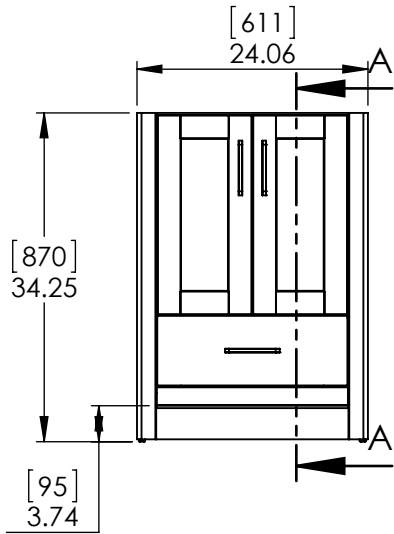

Top view
with bottom

Top view
without bottom

Back view
without backing

Front view

Side View

Back view
with backing

ITEM:	WT24-CH
	WT24-CR
	WT24-WH
	WT24-ST
NAME:	Westcourt 24in
REV:	A

Propiedad y Confidencialidad
 La información contenida en este dibujo es puramente propiedad de Woodcrafters Home Products LLC. Queda prohibida cualquier reproducción parcial o total sin el permiso por escrito de Woodcrafters Home Product LLC.

DRAWING	ARB	01/20/20
REVIEW	ING	01/20/20
APPROVED	R&D	01/20/20

SCALE: 1:20

MATERIAL:	German beech 4/4 Laminated Particle Board
MODEL:	Westcourt 24

ITEM TYPE	ITEM ID	ITEM DESCRIPTION	DRAWING STATUS
FG	HU25R-WH	Vtop Wave 25 x 22 V2 - FG	Approved for production

UNLESS OTHERWISE SPECIFIED
 DIMENSIONS ARE IN MM. AND [INCHES]
 TOLERANCES ARE
 + 3.175 [0.125] - 3.175 [0.125]
 SCALE:1:10

	NAME	DATE
DRAWN	O. Razo	11/25/2019
CHECKED	E. SANDOVAL	11/25/2019
ENG APPR.	W. Amaya	11/25/2019
MFG APPR.	A. Casiano	11/25/2019

Wood Crafters

SIZE DWG. NO. **A** FG

SHEET 1 OF 1