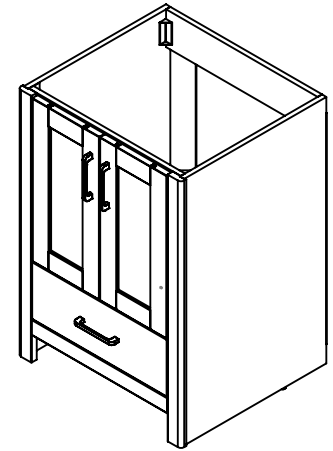

Top view
with bottom

Top view
without bottom

Back view
without backing

Front view

Side View

Back view
with backing

ITEM:	WT24-CH
	WT24-CR
	WT24-WH
	WT24-ST
NAME:	Westcourt 24in
REV:	A

Propiedad y Confidencialidad
 La información contenida en este dibujo es puramente propiedad de Woodcrafters Home Products LLC. Queda prohibida cualquier reproducción parcial o total sin el permiso por escrito de Woodcrafters Home Product LLC.

DRAWING	ARB	01/20/20
REVIEW	ING	01/20/20
APPROVED	R&D	01/20/20

SCALE: 1:20

MATERIAL:	German beech 4/4 Laminated Particle Board
MODEL:	Westcourt 24

ITEM TYPE	ITEM ID	ITEM DESCRIPTION	DRAWING STATUS
FG	HU25R-WH	Vtop Wave 25 x 22 V2 - FG	Approved for production