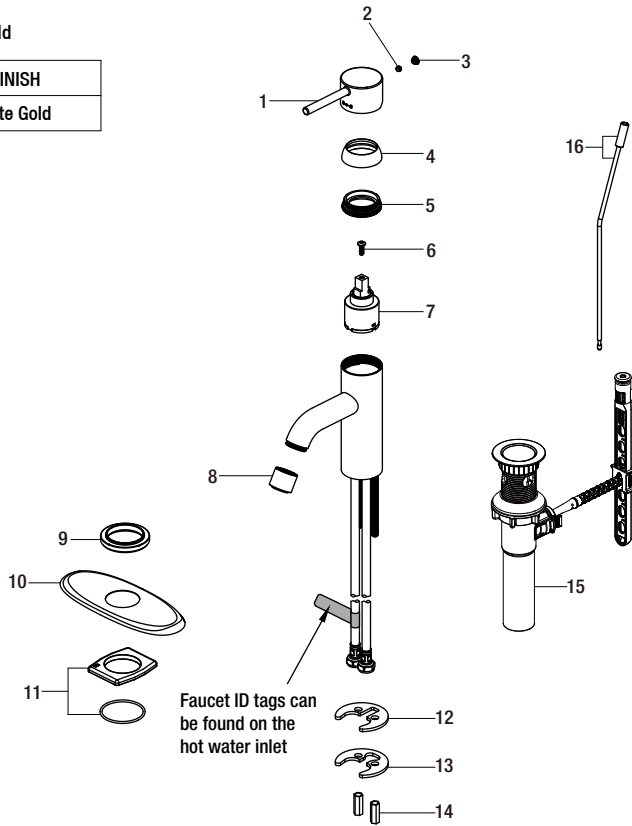

Replacement Parts List

Single-Handle Lavatory Faucet in Matte Gold

MODEL	SKU #	FINISH
HD67732W-604405	304778417	Matte Gold

Many replacement parts can be purchased online or at your local store. Please use the table below to identify the part SKU number needed, go to HOMEDEPOT.COM, and check for online and store availability. If you can't find the part you are looking for, please call 1-855-HD-GLACIER.

Part	Description	Part #	Internet SKU #	Store SKU #
1	Handle	RP134664405		
2	Set Screw	RP50002		
3	Index	RP803904405		
4	Cap	RP801324405		
5	Bonnet Nut	RP70242		
6	Screw	RP50015		
7	Cartridge	RP20044	301158214	
8	Aerator	RP302454405		
9	Flange	RP805484405		

Part	Description	Part #	Internet SKU #	Store SKU #
10	Deck Plate	RP805494405		
11	Gasket	RP80550		
12	Rubber Washer	RP64008		
13	Metal Washer	RP64009		
14	Nut	RP56111		
15	ClickInstall™ drain assembly	RP402284405		
16	Lift rod	RP402304405		