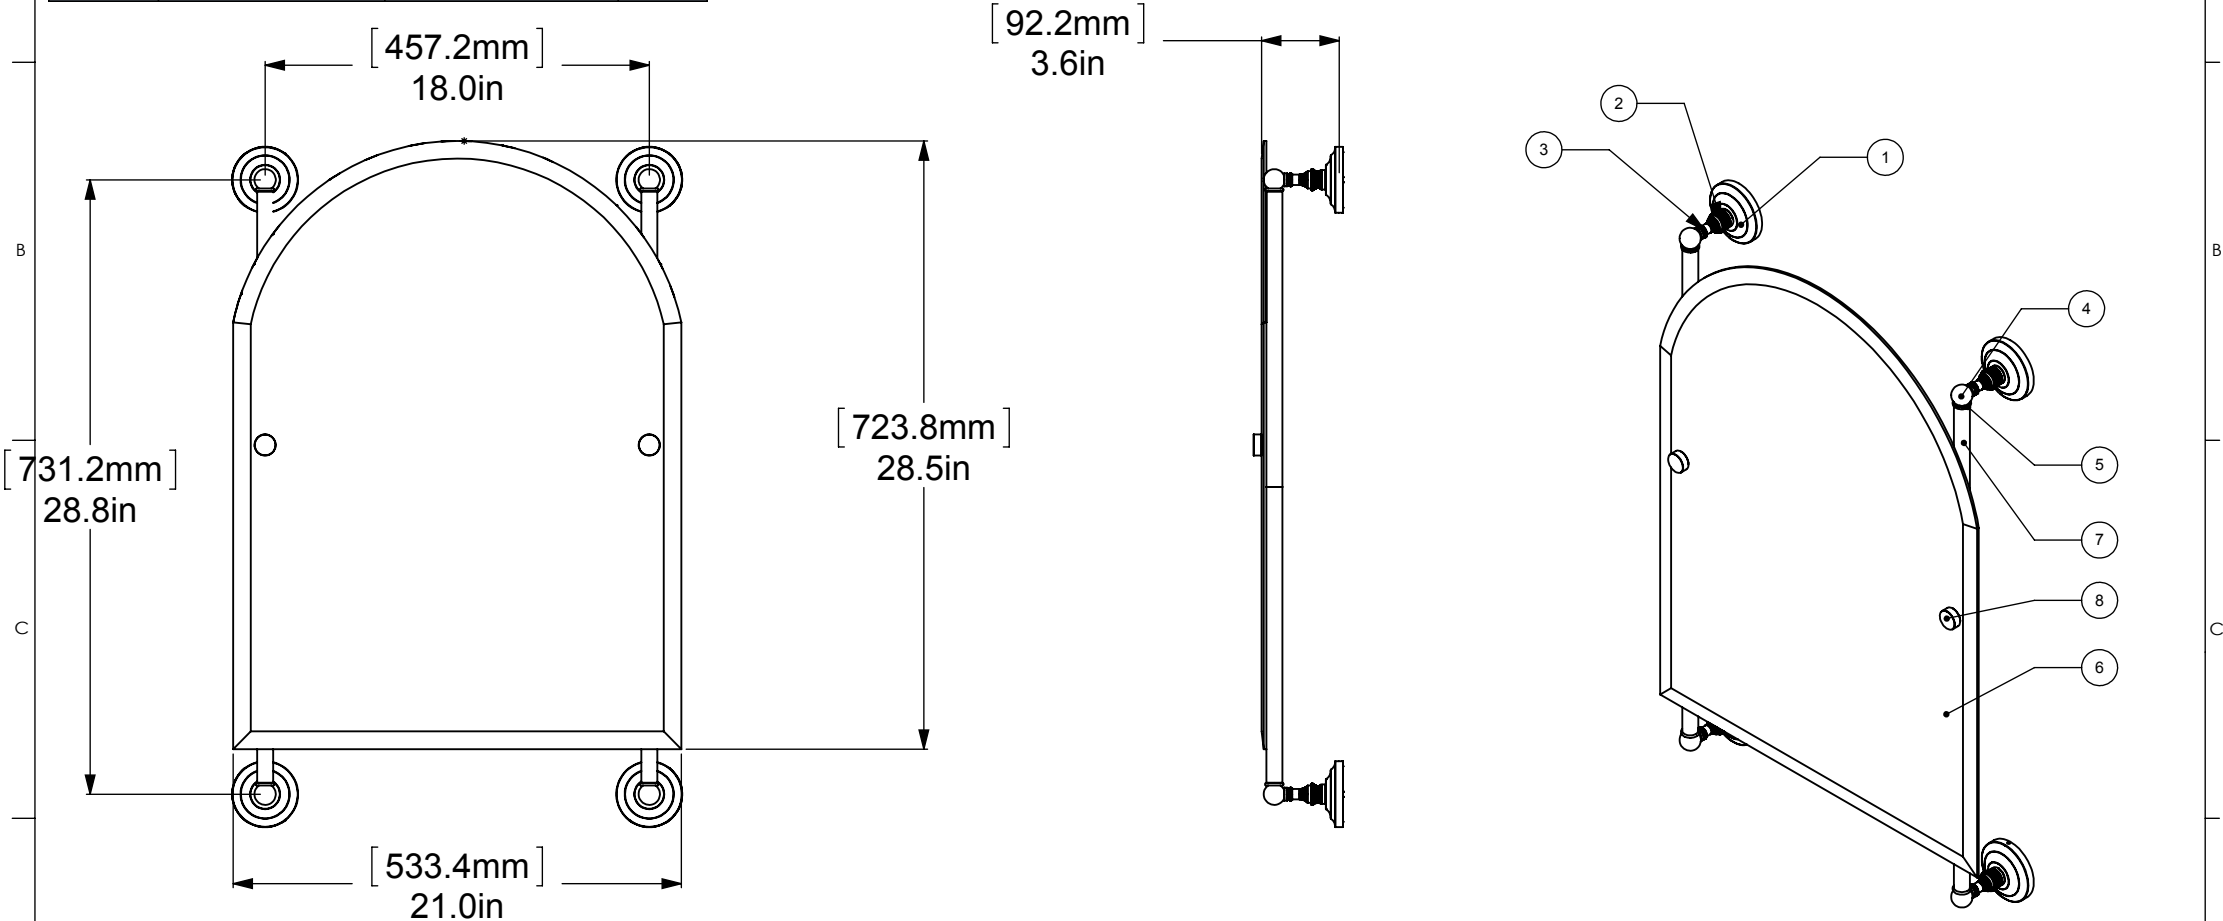

ITEM NO.	P/N	Description	QTY.
1	BPQN	BACKPLATE	4
2	NKSL-58	SUPPORT	4
3	NKSL-1.25	NECK	4
4	BL2T-1	HUB	4
5	CRRD-34	CHECK RING	4
6	MRAT-94	MIRROR	1
7	TU34-28	TUBE	2
8	CARD-1	LOCK	2

UNLESS OTHERWISE STATED

.X	±.3mm
.XX	±.15mm
.XXX	±.008mm

COPYRIGHT © Allied Brass 2017

DRAWN	4/8/2017	I.M
CHECKED	4/8/2017	P.D
APPROVED	4/8/2017	R.A

MATERIAL: BRASS

DESCRIPTION: Prestige Quee New Collection Arched Top Frameless Rail Mounted Mirror

FINISH	TBD
QUANTITY	TBD
DRAWING No.	REV
PQN-27-94	0
SCALE	1:9
SHEET: 01	A4