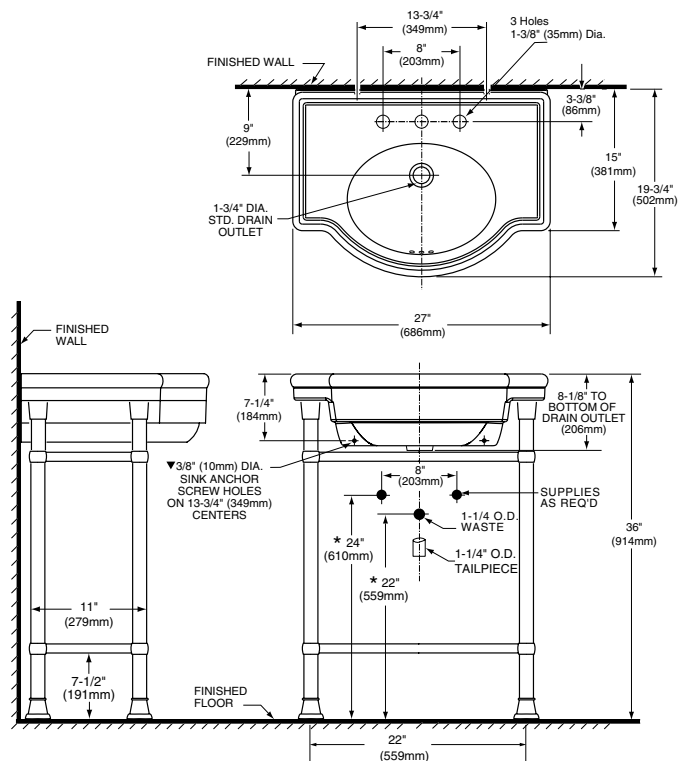

RETROSPECT COLLECTION® CONSOLE TABLE

- Classically styled metal console table
- Retrospect Collection pedestal top with faucet holes on 8" (203mm) centers
- Console table legs feature classic styling with integral front and side towel bars and a lower clear tempered-glass shelf for storage. Available in Chrome or Satin finish.
- Right Height™ for greater comfort during use
- **Part of design matched Retrospect Collection®**

Separate Components:

- ☐ **0282.008** Console/Pedestal top
  8" (203mm) centers
- ☐ **8711.000.002** Console table legs (Chrome)
- ☐ **8711.000.295** Console table legs (Satin)

Nominal Dimensions with Sink:

27" x 19-3/4" x 36"
(686 x 502 x 914mm)

Compliance Certifications -

Meets or Exceeds the Following Specifications:

- ASME A112.19.9M for Non-Vitreous Ceramic Fixtures
- CAN/CSA B45 Series

To Be Specified:

- ☐ Color:
  - ☐ Pedestal Top: White only
  - ☐ Console Table Legs: 002 Chrome or 295 Satin
- ☐ Recommended Faucet: 2373.701
- ☐ Faucet Finish: 002 Chrome or 295 Satin
- ☐ Supplies:
- ☐ 1-1/4" Trap: 752683-495
- ☐ P Trap Finish:

NOTES:

- DIMENSIONS SHOWN FOR LOCATION OF SUPPLIES AND "P" TRAP ARE SUGGESTED.
- ▼ ANCHOR SCREWS FOR LAVATORY AND PEDESTAL NOT INCLUDED.
- FITTINGS NOT INCLUDED AND MUST BE ORDERED SEPARATELY. PROVIDE SUITABLE REINFORCEMENT FOR ALL WALL SUPPORTS.

IMPORTANT: Dimensions of fixtures are nominal and may vary within the range of tolerances established by ANSI Standard A112.19.9M. These measurements are subject to change or cancellation. No responsibility is assumed for use of superseded or voided pages.