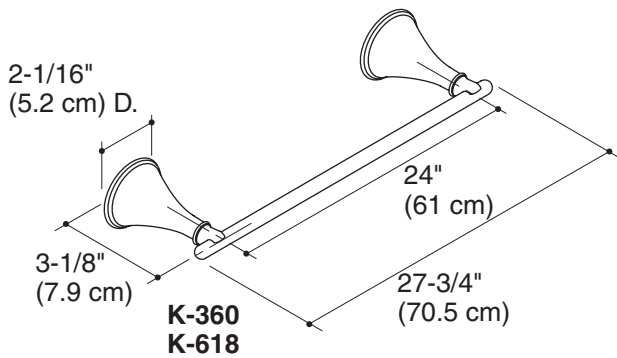

FINIAL® TRADITIONAL/ART

Installation Notes

Install this product according to the installation guide.

Product Diagram