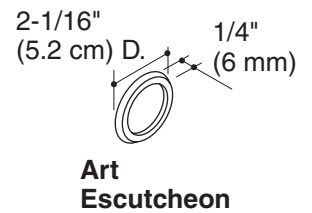

FINIAL® TRADITIONAL/ART

Installation Notes

Install this product according to the installation guide.

Product Diagram