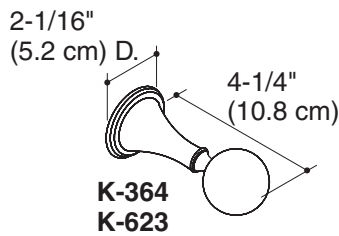

FINIAL® TRADITIONAL/ART

Installation Notes

Install this product according to the installation guide.

Product Diagram