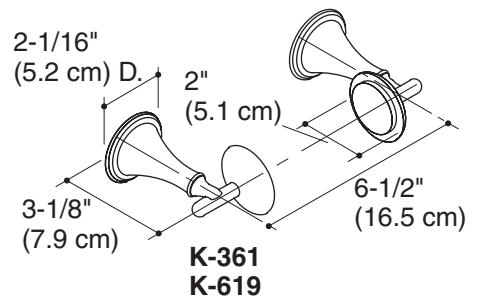

FINIAL® TRADITIONAL/ART

Installation Notes

Install this product according to the installation guide.

Product Diagram