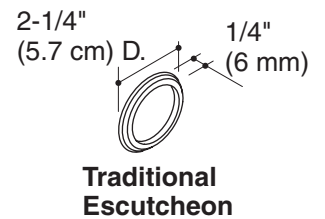

FINIAL® TRADITIONAL/ART

Installation Notes

Install this product according to the installation guide.

Product Diagram