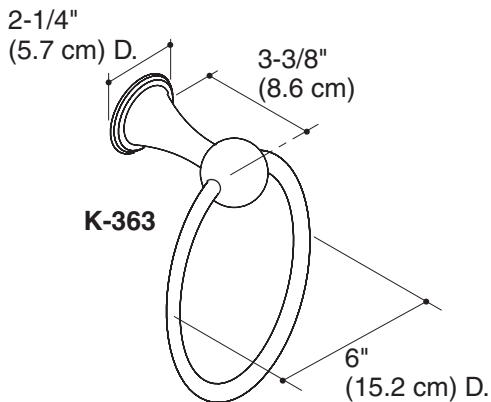

FINIAL® TRADITIONAL/ART

Installation Notes

Install this product according to the installation guide.

Product Diagram