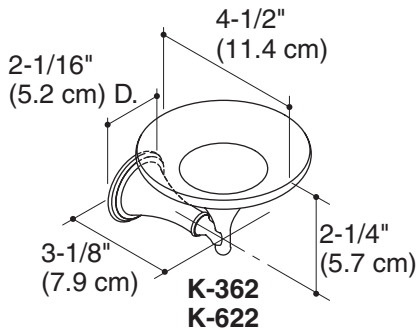

FINIAL® TRADITIONAL/ART

Installation Notes

Install this product according to the installation guide.

Product Diagram