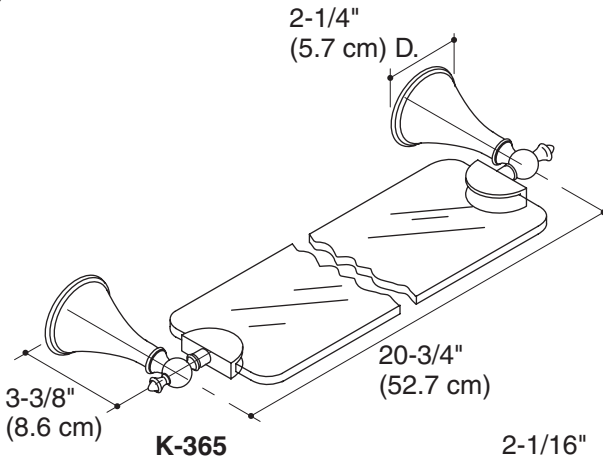

FINIAL® TRADITIONAL/ART

Installation Notes

Install this product according to the installation guide.

Product Diagram