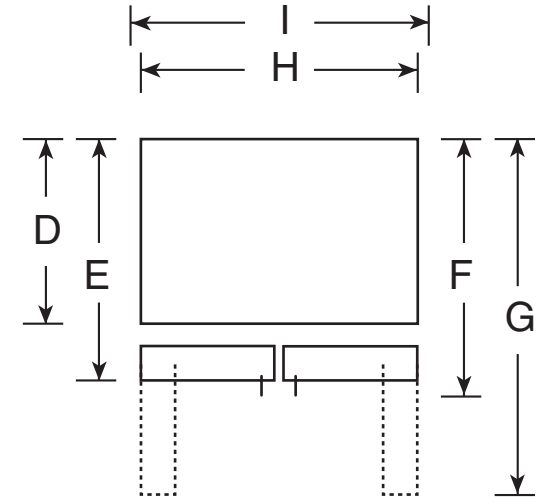

### DIMENSIONS AND INSTALLATION INFORMATION (IN INCHES)

Overall Dimensions	Height to top of door (in.) <b>A</b>	70-1/2
	Height to top of hinge (in.) <b>B</b>	69-7/8
	Height to top of case (in.) <b>C</b>	69
	Case depth without door (in.) <b>D</b>	24-3/8
	Case depth less door handle (in.) <b>E</b>	29-3/4
	Case depth with door handle (in.) <b>F</b>	31-1/4
	Depth with fresh food door open 90° (in.) <b>G</b>	43-3/8
	Width (in.) <b>H</b>	35-3/4
	Width with door open 90° inc. door handle (in.) <b>I</b>	44-5/8
Air	Each side (in.)	1/8
	Top (in.)	1
	Back (in.)	2