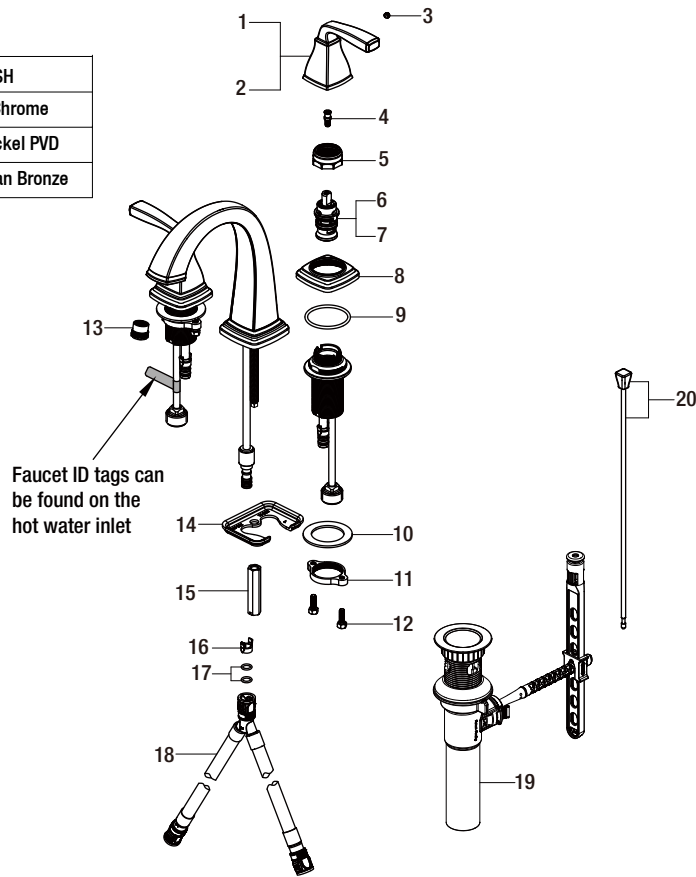

Mason 8in Widespread

MODEL	YOW SKU#	FINISH
67664W-6001	718726	Polished Chrome
67664W-6004	718724	Brushed Nickel PVD
67664W-6027H2	718723	Mediterranean Bronze

Part	Description	Part Number
1	Handle H	RP13424*
2	Handle C	RP13425*
3	Set screw	RP50002
4	Connector	RP50003
5	Bonnet nut	RP70435
6	Cartridge H	RP20067
7	Cartridge C	RP20068
8	Flange	RP80532*
9	O-ring	RP60098
10	Washer	RP64147
11	Nut	RP56059

Part	Description	Part Number
12	Screw	RP50004
13	Aerator	RP30187
14	Washer	RP70228
15	Lock nut	RP56012
16	Block	RP70421
17	O-ring	RP60002
18	Quick connecting hose	RP70430
19	ClickInstall™ drain assembly	RP40228*
20	Lift rod	RP40247*