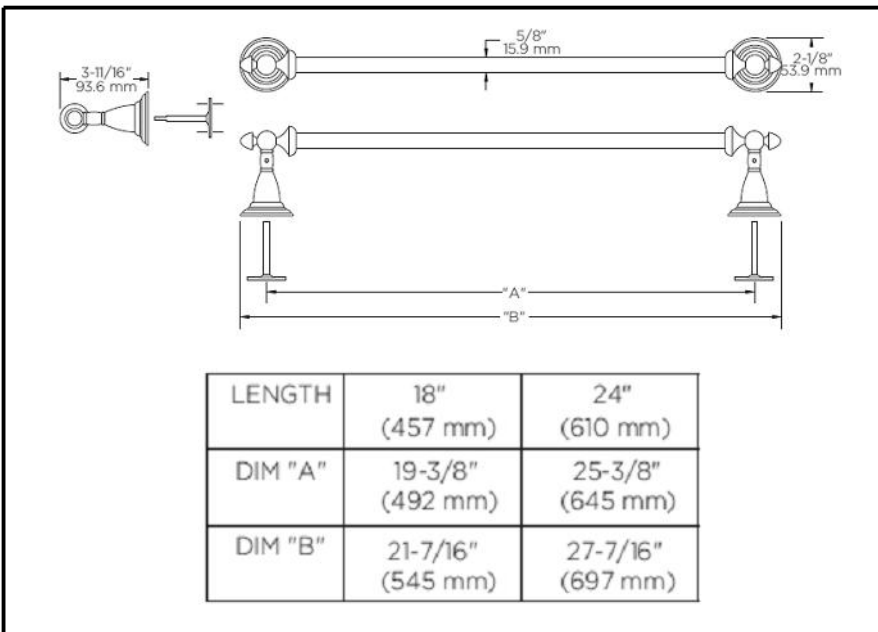

DELTA[®]

ACCESSORIES

- Victorian™ Bath Collection
- Towel Bar

Submitted Model No.: _____

Specific Features: _____

STANDARD SPECIFICATIONS:

- Wood blocking is preferable behind all wall surfaces. If wood blocking is not available, the following fasteners are suggested: Tile/Masonry-Plastic or lead Anchors Plaster/drywall-Toggle bolts.
- Mounting hardware and mounting template included with product.