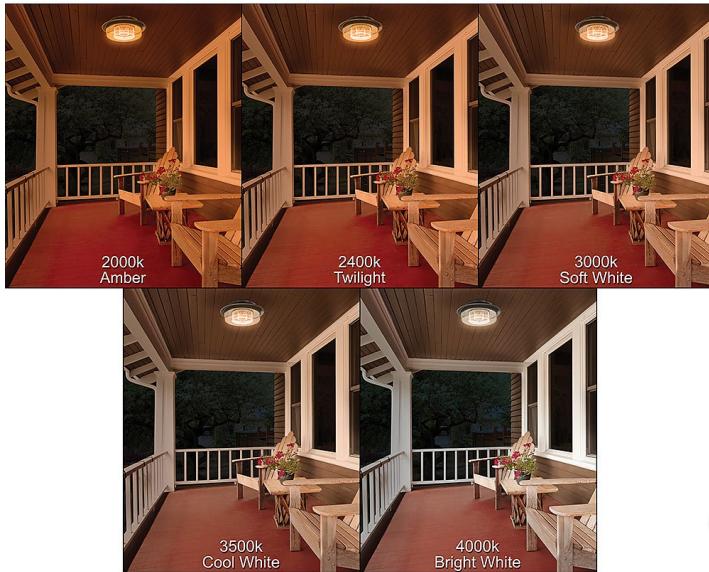

Flushmounts

13" Vintage Flushmount

56565121 FM-13IN-800LM-8-CP5-SV-B

13" Vintage Flushmount Black Finish

Order #: 56565121
 Part # FM-13IN-800LM-8-CP5-SV-B
 LED Watts 23w
 800 Lumen light output
 Equivalent to a 60w Incandescent

Product /Packaging Specifications:

Part #	Model #	Description	LED Watts	Lumens	LPW	CCT	CRI	Voltage	Product Dimensions	Case Pack
FM-13IN-800LM-8-CP5-SV-B	56565121	13in LED Round Vintage Color Preference Flushmount	23w	800 Lm.	35	2000K/2400K/3000K/3500K/4000K	CR180	120v	13 x 13 x 5.4 in.	2