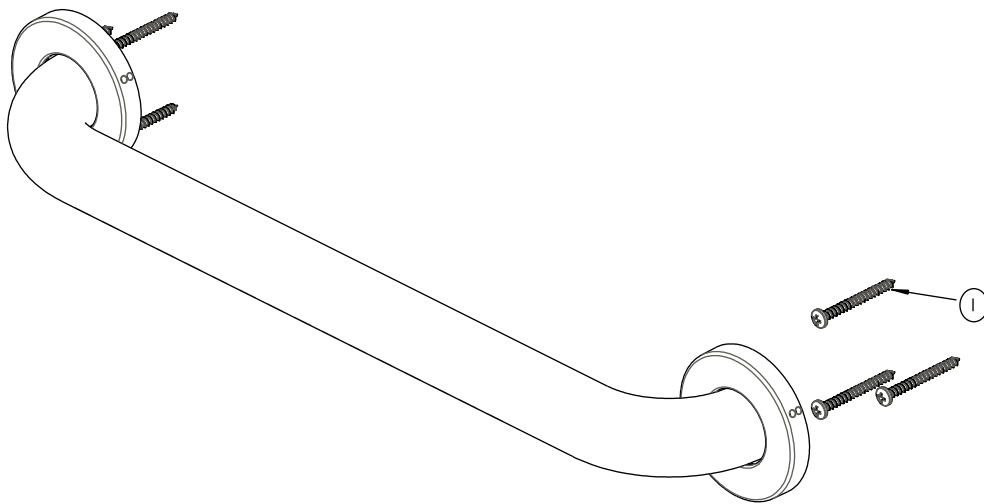

Replacement Parts List

Combo Model#	Separated Lota Model#
20135-02103-88	20135-02103-18
	20135-02103-36

18 in.x1-1/2 in.Concealed Peened Bar

MODEL	SKU#	FINISH
20135-02103-18	206767687	PSS (Polished Stainless Steel)

Part	Description	Part Number
1	Wood Screw	RP3039

*Specify Finish

Many replacement cartridges, aerators, and drain assemblies can be purchased at your local The Home Depot store or online at HOMEDEPOT.COM

To Order Parts Call: 1-855-HD-GLACIER

Rev. 01

Replacement Parts List

36 in.x1-1/2 in.Concealed Peened Grab Bar

MODEL	SKU#	FINISH
20135-02103-36	206767731	PSS (Polished Stainless Steel)

Part	Description	Part Number
1	Wood Screw	RP3039