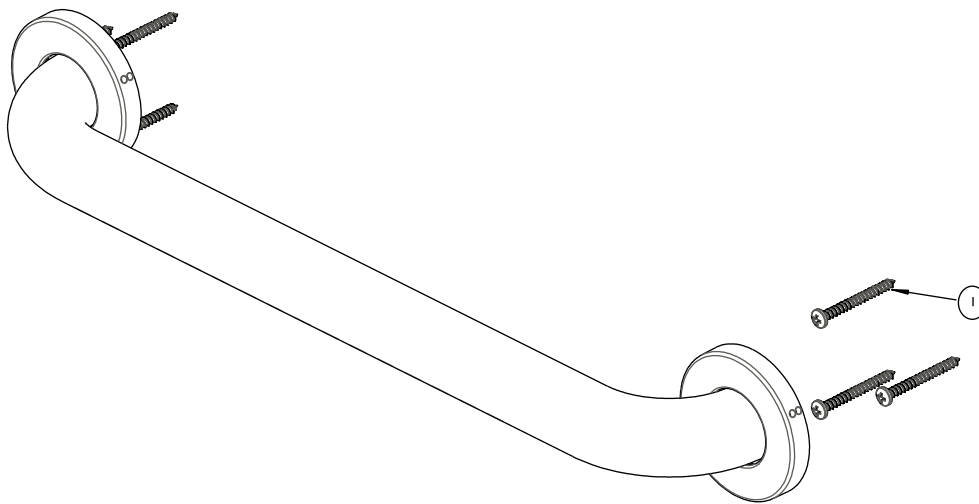

Part	Description	Part Number
1	Wood Screw	RP3039

*Specify Finish

Many replacement cartridges, aerators, and drain assemblies can be purchased at your local The Home Depot store or online at HOMEDEPOT.COM

To Order Parts Call: 1-855-HD-GLACIER

Rev. 01

Replacement Parts List

36 in.x1-1/2 in.Concealed Peened Grab Bar

MODEL	SKU#	FINISH
20135-02103-36	206767731	PSS (Polished Stainless Steel)

Part	Description	Part Number
1	Wood Screw	RP3039