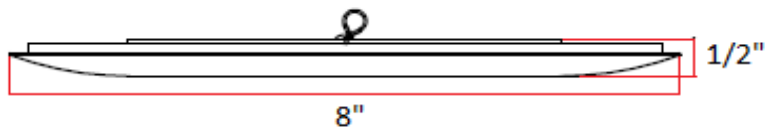

# Recessed Trim 6" Narrow White

## Specifications

**Material Construction:** Formed Steel  
**Lamp Type & Wattage:** 75W PAR38/R40  
**Voltage:** 120 V

## Dimensions