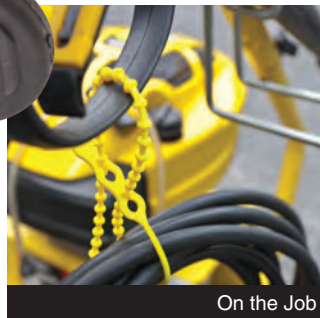

In the Yard

In the Truck

On the Job

In the Workshop

Around the House

During Recreation

## NEW Beadle™ Wraps

Beadle™ Wraps, an innovation from Gardner Bender, can simplify your life and save you money. Easier than a twist tie, more versatile than a cable tie, and stronger than hook & loop fasteners... add them to the tool box, the craft kit, and the “junk-drawer” for everyday organization needs.

Wrap, lock, and hang or store everything from baseball caps at the back door to holiday decorations in storage, extension cords, and hoses.