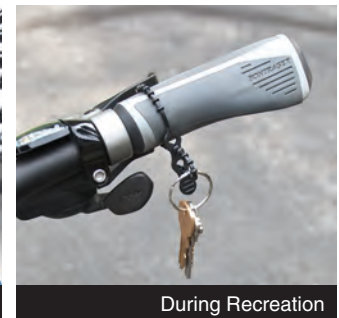

In the Yard

In the Truck

On the Job

In the Workshop

Around the House

During Recreation

## NEW Beadle™ Wraps

Beadle™ Wraps, an innovation from Gardner Bender, can simplify your life and save you money. Easier than a twist tie, more versatile than a cable tie, and stronger than hook & loop fasteners... add them to the tool box, the craft kit, and the “junk-drawer” for everyday organization needs.

## Features:

- **Releaseable:** Use & re-use. Beads lock and release through key-hole slots
- **Heavy Duty:** 70 lb and 140 lb tensile strength
- **Adjustable:** Bundle capacities from 1/4" to 7" diameters or string together for greater capacity
- **Secure:** Bundle and secure with double lock through 2 convenient keyhole slots to bind, hook, and secure
- **Versatile:** Color options to stand-out or be discrete
- **Flexible:** Bundle and create a loop to hang
- **Durable:** Engineered from resin compliant with FDA 21 CFR 177-1500 and conforms to Military Specification MIL-M-20693B