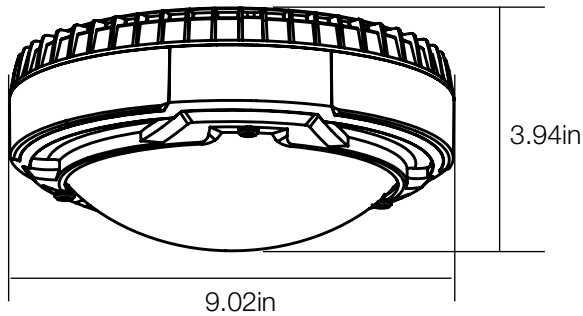

PRODUCT SPECIFICATIONS

9in Heavy Duty Flushmount

Black/Red
54479111
SKU# 1003103764

Black/BN
54479112
SKU# 1003103765

ADVANTAGES

- 50,000 Hours of Continuous Use
- 5 Year Warranty
- Uses Integrated Switch to Set Light Temperature to Soft White, Bright White, or Daylight (3000K/4000K/5000K)

APPLICATIONS

Suitable for Wet Locations

LAMP HOLDER MOUNT

SURFACE MOUNT

| SPECIFICATIONS | BLACK/RED | BLACK/BN |
|-----------------------|-------------------|------------|
| Model Number | 54479111 | 54479112 |
| SKU | 1003103764 | 1003103765 |
| OSMID | 304633021 | 304633019 |
| Power | 15.5 W | |
| AC Voltage, Frequency | 120V, 60 Hz | |
| Color Temp (nom.) | 3000K/4000K/5000K | |
| Operation Temp | -4°F ~ 113°F | |
| CRI | 80 | |
| Lumen Output (min.) | 1100 lm | |
| Dimming | NO | |
| Lifetime Rating | L70/50000Hrs | |
| Efficacy | 70.97 lm/watt | |

| PACKAGING | |
|----------------------------|---|
| Weight (±0.5 lb) | 1.43 lbs |
| Size (L x W x H) (±0.1 in) | 9.02in x 9.02in x 3.94in |
| Box Dimensions | 9.41in x 9.29in x 4.65in |
| Gross Weight | 1.89 lbs |
| UPC | Black/Red: 849489006529 Black/BN: 849489006536 |